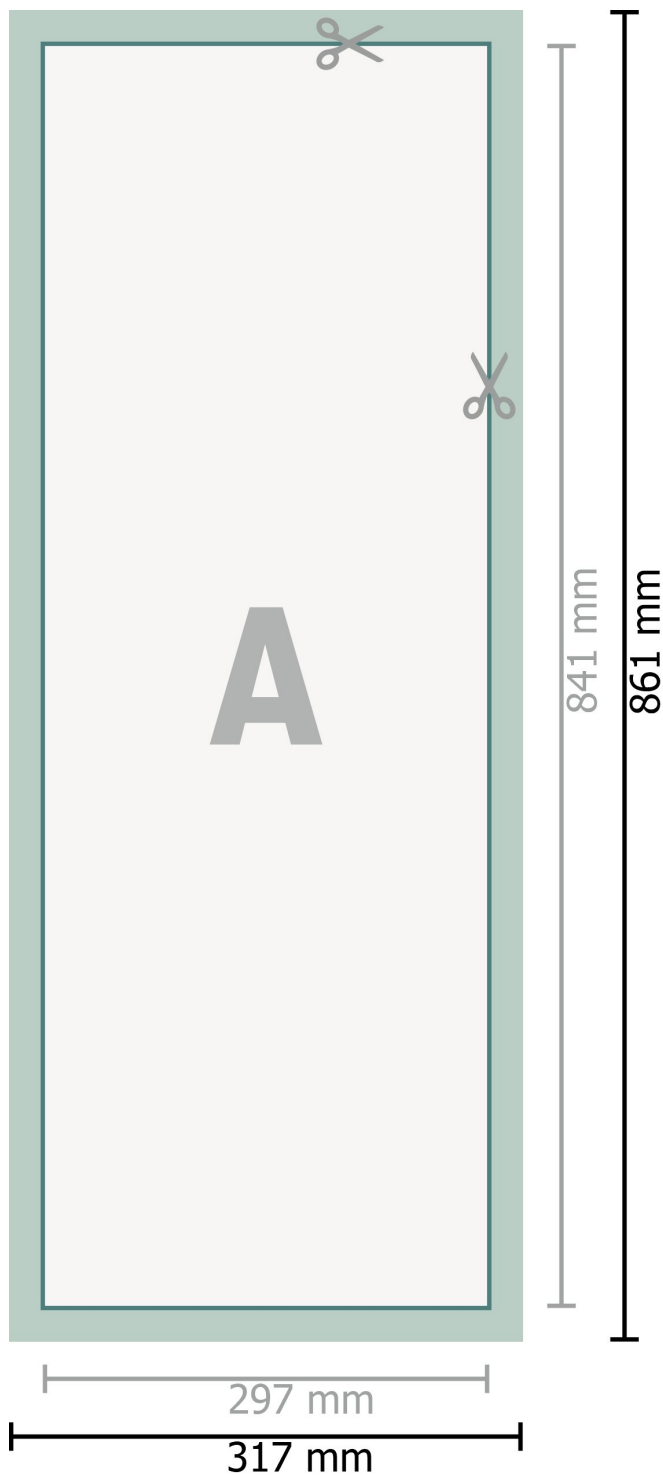

Fabric Posters, print incl. aluminium profiles, A1 Half

**Dataformat (incl. 10 mm inlay):**

31,7 x 86,1 cm

Inlay:

10 mm

Trimmed size:

29,7 x 84,1 cm

Safety margin:

4 mm

Maintaining space between the text/information and the edge of the trimmed format prevents undesirable cuts.

Explanation of symbols

A Reading direction

—|—|—| Trimmed size

—|—|—| Data format

■ inlay

Please note:

Allow for trim allowance and safety margin according to instructions.

Arrange background graphics, images or graphics up to the edge of the data format.

Tolerances may occur during production due to cutting, punching and folding processes.