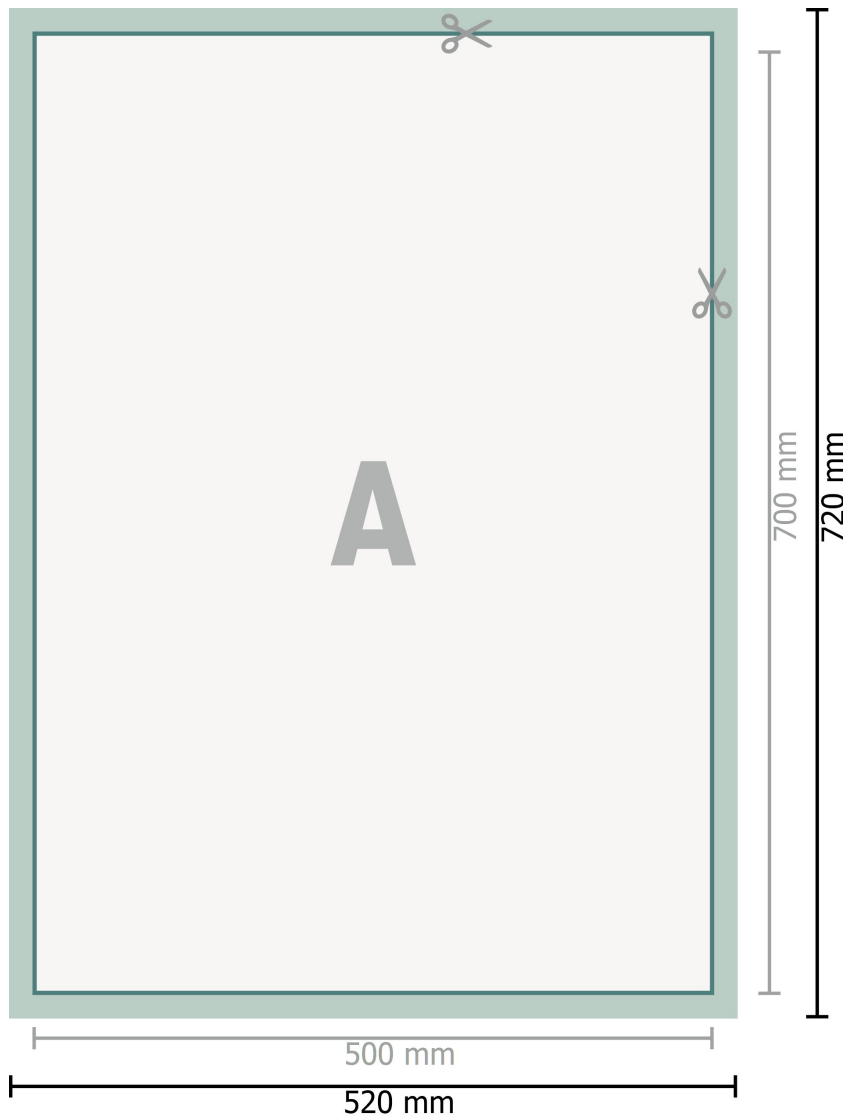

Fabric Posters, print incl. aluminium profiles, B2

**Dataformat (incl. 10 mm inlay):**

52 x 72 cm

Inlay:

10 mm

Trimmed size:

50 x 70 cm

Safety margin:

4 mm

Maintaining space between the text/information and the edge of the trimmed format prevents undesirable cuts.

Explanation of symbols

A Reading direction

—|— Trimmed size

—|— Data format

■ inlay

Please note:

Allow for trim allowance and safety margin according to instructions.

Arrange background graphics, images or graphics up to the edge of the data format.

Tolerances may occur during production due to cutting, punching and folding processes.