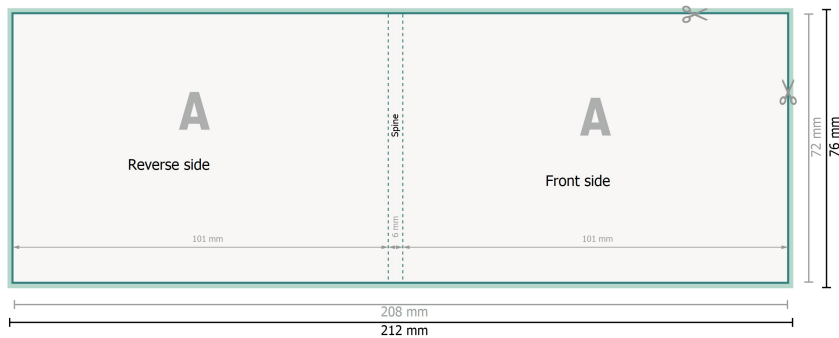

Sticky notes, Landscape, 10 x 7.2 cm opens to the left

bleed:
2 mm

Trimmed size:
20,8 x 7,2 cm

Safety margin:
4 mm

Maintaining space between the text/information and the edge of the trimmed format prevents undesirable cuts.

Explanation of symbols

-  Bleed
-  Reading direction
-  Trimmed size
-  Data format
-  We will cut/perforate your product here

Please note:

Allow for trim allowance and safety margin according to instructions.

Arrange background graphics, images or graphics up to the edge of the data format.

Tolerances may occur during production due to cutting, punching and folding processes.

Printing data: Instructions and templates can be found under the menu item *Printing data* at www.onlineprinters.co.uk