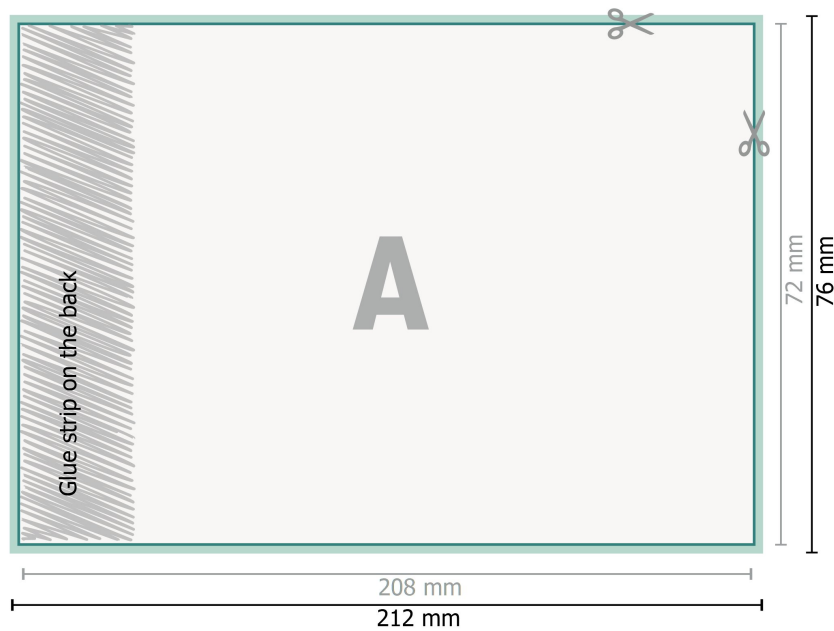

Sticky notes, Landscape, 10 x 7.2 cm opens to the left

bleed:
2 mm

Trimmed size:
20,8 x 7,2 cm

Safety margin:
4 mm

Maintaining space between the text/information and the edge of the trimmed format prevents undesirable cuts.

Explanation of symbols

-  Bleed
-  Reading direction
-  Trimmed size
-  Data format
-  We will cut/perforate your product here

Please note:

Allow for trim allowance and safety margin according to instructions.

Arrange background graphics, images or graphics up to the edge of the data format.

Tolerances may occur during production due to cutting, punching and folding processes.

Printing data: Instructions and templates can be found under the menu item *Printing data* at www.onlineprinters.co.uk