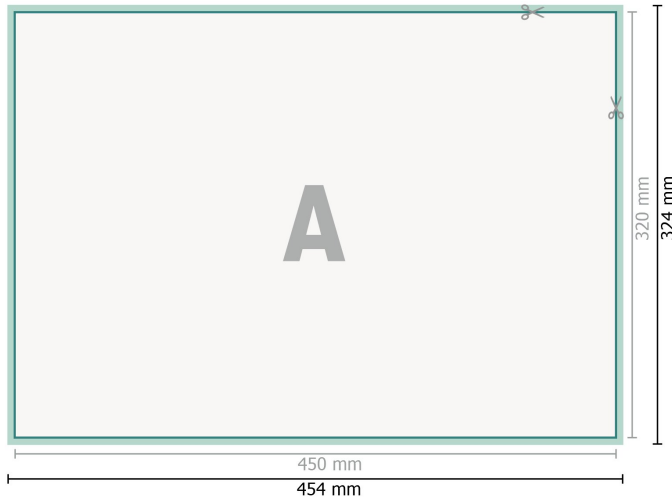

Placemats, 45 x 32 cm

**Dataformat (incl. 2 mm bleed):**

45,4 x 32,4 cm

bleed:

2 mm

Trimmed size:

45 x 32 cm

Safety margin:

4 mm

Maintaining space between the text/information and the edge of the trimmed format prevents undesirable cuts.

Explanation of symbols

 Bleed

 Reading direction

 Trimmed size

 Data format

 We will cut/perforate your product here

Please note:

Allow for trim allowance and safety margin according to instructions.

Arrange background graphics, images or graphics up to the edge of the data format.

Tolerances may occur during production due to cutting, punching and folding processes.