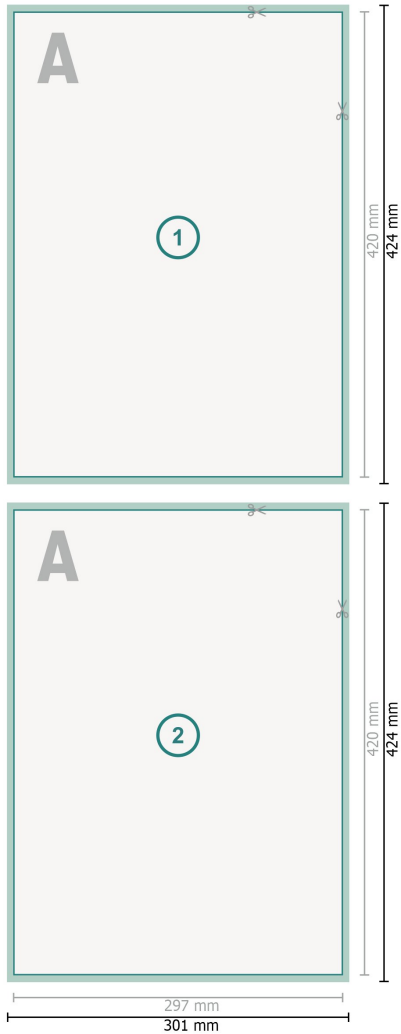

Simple menus, A3

**Dataformat (incl. 2 mm bleed):**

30,1 x 42,4 cm

bleed:

2 mm

Trimmed size:

29,7 x 42 cm

Safety margin:

4 mm

Maintaining space between the text/information and the edge of the trimmed format prevents undesirable cuts.

Explanation of symbols

 Bleed

 Reading direction

 Trimmed size

 Data format

 We will cut/perforate your product here

Please note:

Allow for trim allowance and safety margin according to instructions.

Arrange background graphics, images or graphics up to the edge of the data format.

Tolerances may occur during production due to cutting, punching and folding processes.