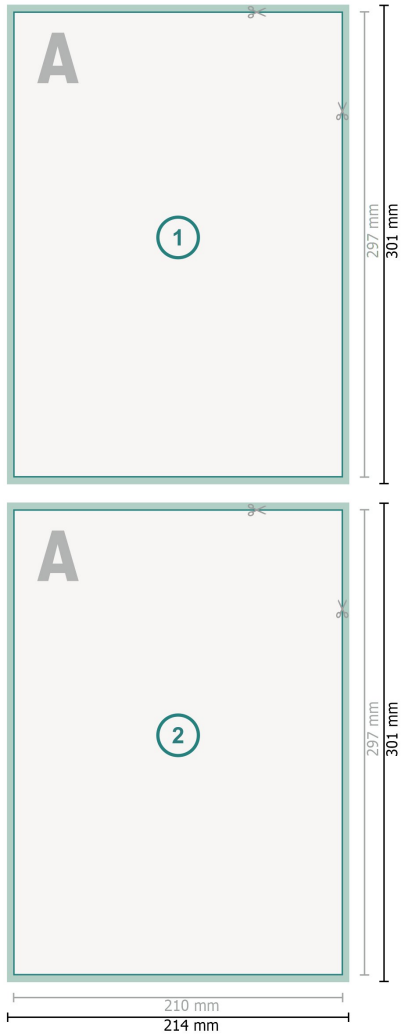

Simple menus, A4

**Dataformat (incl. 2 mm bleed):**

21,4 x 30,1 cm

bleed:

2 mm

Trimmed size:

21 x 29,7 cm

Safety margin:

4 mm

Maintaining space between the text/information and the edge of the trimmed format prevents undesirable cuts.

Explanation of symbols

 Bleed

 Reading direction

 Trimmed size

 Data format

 We will cut/perforate your product here

Please note:

Allow for trim allowance and safety margin according to instructions.

Arrange background graphics, images or graphics up to the edge of the data format.

Tolerances may occur during production due to cutting, punching and folding processes.