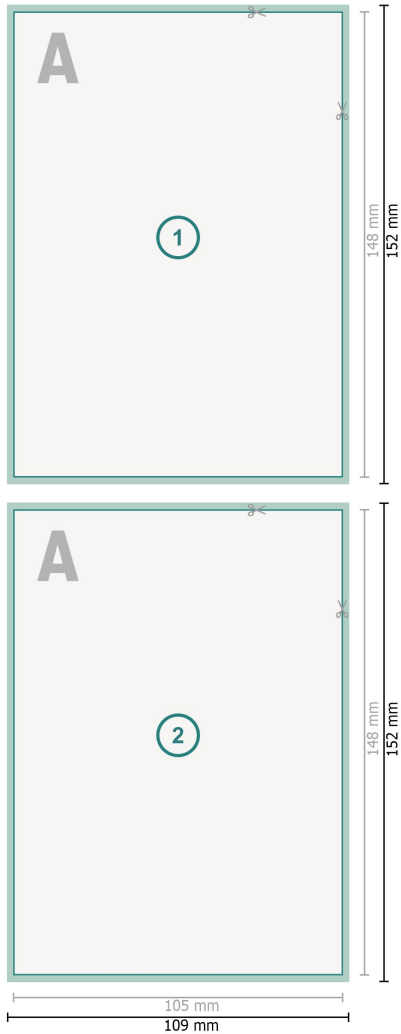

Simple menus, A6

**Dataformat (incl. 2 mm bleed):**

10,9 x 15,2 cm

bleed:

2 mm

Trimmed size:

10,5 x 14,8 cm

Safety margin:

4 mm

Maintaining space between the text/information and the edge of the trimmed format prevents undesirable cuts.

Explanation of symbols

Bleed

Reading direction

Trimmed size

Data format

We will cut/perforate your product here

Please note:

Allow for trim allowance and safety margin according to instructions.

Arrange background graphics, images or graphics up to the edge of the data format.

Tolerances may occur during production due to cutting, punching and folding processes.