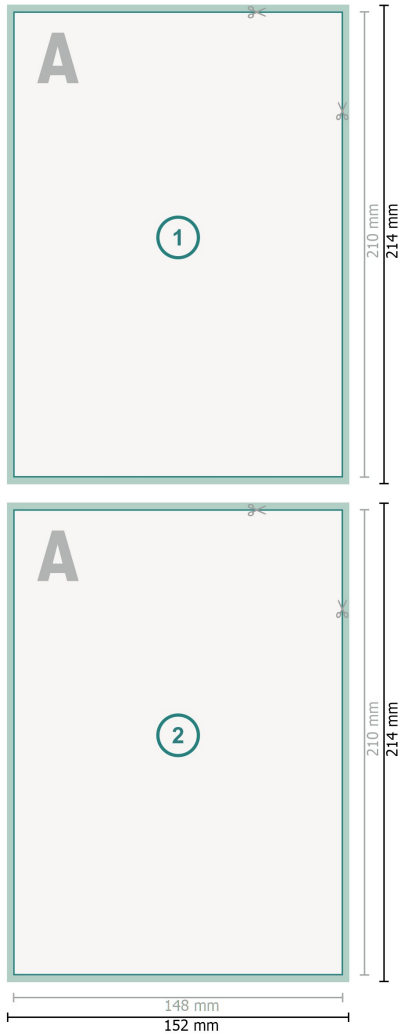

## Simple menus, A5

**Dataformat (incl. 2 mm bleed):**

15,2 x 21,4 cm

**bleed:**

2 mm

**Trimmed size:**

14,8 x 21 cm

**Safety margin:**

4 mm

Maintaining space between the text/information and the edge of the trimmed format prevents undesirable cuts.

**Explanation of symbols**

Bleed

Reading direction

Trimmed size

Data format

We will cut/perforate your product here

**Please note:**

Allow for trim allowance and safety margin according to instructions.

Arrange background graphics, images or graphics up to the edge of the data format.

Tolerances may occur during production due to cutting, punching and folding processes.