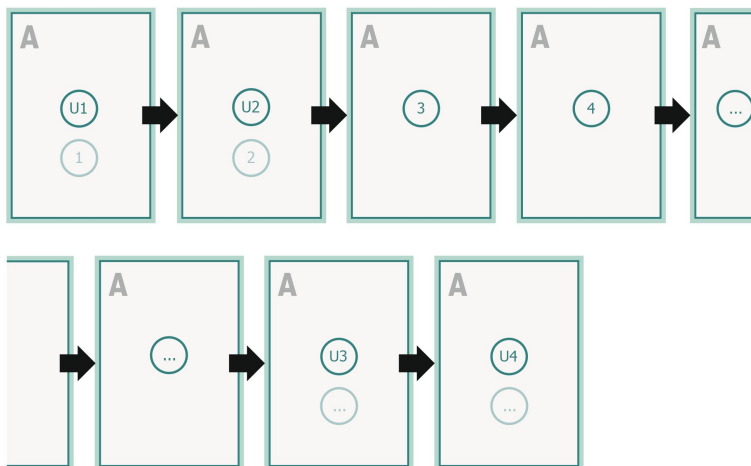

Saddle-stitched menus, A5

Sequence of pages

Create pages consecutively as individual pages.

finished product

Please observe our artwork information

bleed:

2 mm

Safety margin:

4 mm

Maintaining space between the text/information and the edge of the trimmed format prevents undesirable cuts.

Explanation of symbols

Bleed

Reading direction

Trimmed size

Data format

Please note:

Allow for trim allowance and safety margin according to instructions.

Arrange background graphics, images or graphics up to the edge of the data format.

Tolerances may occur during production due to cutting, punching and folding processes.