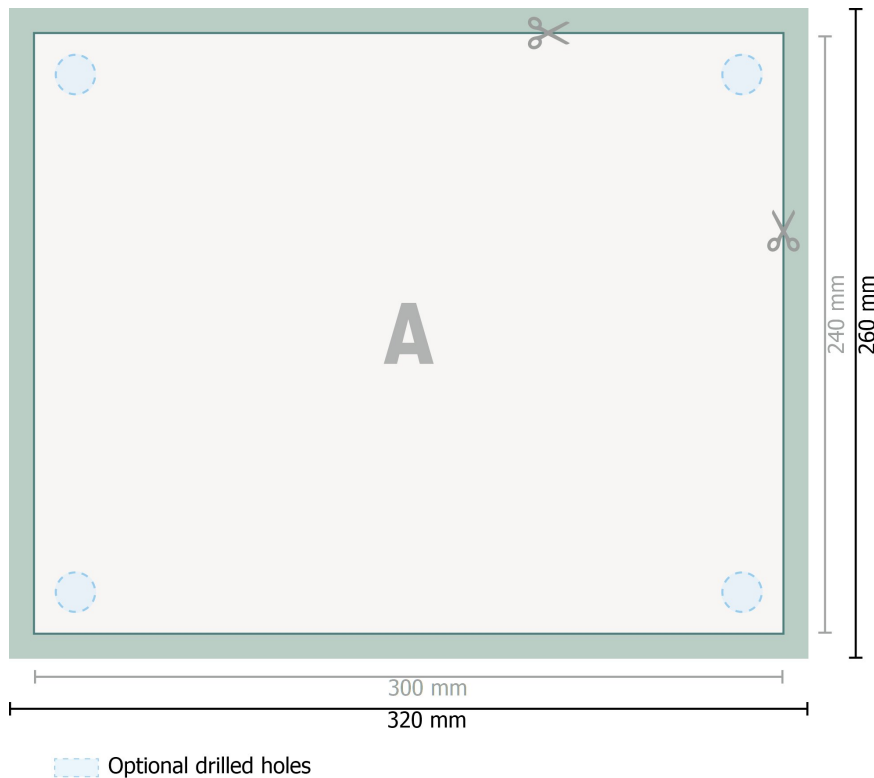

## Aluminium composite boards, 30 cm 24 cm

**Dataformat (incl. 10 mm bleed):**

32 x 26 cm

**Trimmed size:**

30 x 24 cm

**bleed:**

10 mm

**Safety margin:**

4 mm

Maintaining space between the text/information and the edge of the trimmed format prevents undesirable cuts.

**Explanation of symbols**

Bleed

Reading direction

Trimmed size

Data format

We will cut/perforate your product here

**Please note:**

Allow for trim allowance and safety margin according to instructions.

Arrange background graphics, images or graphics up to the edge of the data format.

Tolerances may occur during production due to cutting, punching and folding processes.