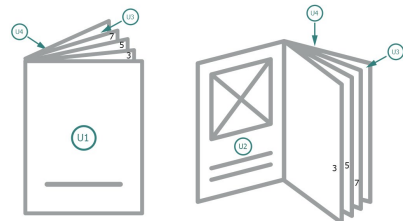

Menus, A4-Square

cover
inner part

Sequence of pages

Create pages consecutively as individual pages.

finished product

Please observe our artwork information

Dataformat (incl. 2 mm bleed):

21,4 x 21,4 cm

bleed:

2 mm

Trimmed size:

21 x 21 cm

Safety margin:

5 mm

Maintaining space between the text/information and the edge of the trimmed format prevents undesirable cuts.

Explanation of symbols

Bleed

Reading direction

Trimmed size

Data format

We will cut/perforate your product here

Not printable

Please note:

Allow for trim allowance and safety margin according to instructions.

Arrange background graphics, images or graphics up to the edge of the data format.

Tolerances may occur during production due to cutting, punching and folding processes.

Printing data: Instructions and templates can be found under the menu item *Printing data* at www.onlineprinters.co.uk