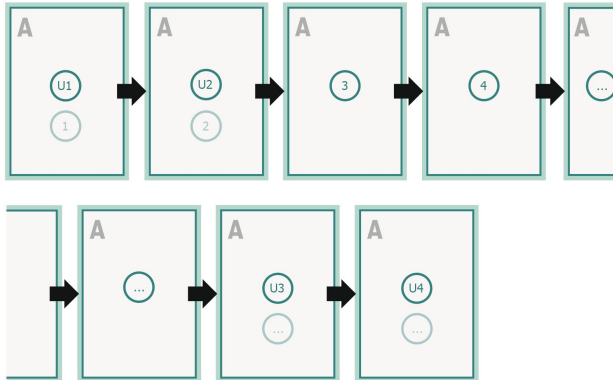

Menus, A4-Square

cover
inner part

Sequence of pages

Create pages consecutively as individual pages.

finished product

Please observe our artwork information

Dataformat (incl. 2 mm bleed):

21,4 x 21,4 cm

bleed:

2 mm

Trimmed size:

21 x 21 cm

Safety margin:

5 mm

Maintaining space between the text/information and the edge of the trimmed format prevents undesirable cuts.

Explanation of symbols

Bleed

Reading direction

Trimmed size

Data format

We will cut/perforate your product here

Not printable

Please note:

Allow for trim allowance and safety margin according to instructions.

Arrange background graphics, images or graphics up to the edge of the data format.

Tolerances may occur during production due to cutting, punching and folding processes.

Printing data: Instructions and templates can be found under the menu item *Printing data* at www.onlineprinters.co.uk