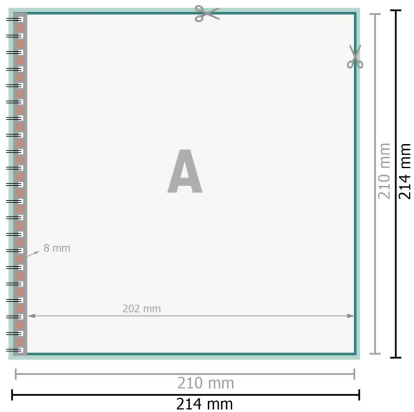

Menus, A4-Square

cover
inner part

Sequence of pages

Create pages consecutively as individual pages.

finished product

Please observe our artwork information

Dataformat (incl. 2 mm bleed):

21,4 x 21,4 cm

bleed:

2 mm

Trimmed size:

21 x 21 cm

Safety margin:

5 mm

Maintaining space between the text/information and the edge of the trimmed format prevents undesirable cuts.

Explanation of symbols

Arrange background graphics, images or graphics up to the edge of the data format.

Tolerances may occur during production due to cutting, punching and folding processes.

Printing data: Instructions and templates can be found under the menu item *Printing data* at www.onlineprinters.co.uk