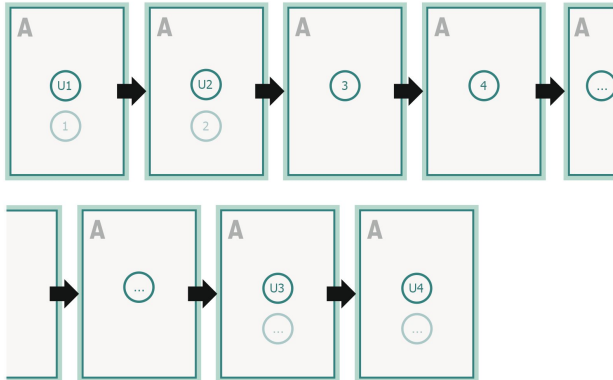

## Menus, A4

cover  
inner part

### Sequence of pages

Create pages consecutively as individual pages.

### Dataformat (incl. 2 mm bleed):

21,4 x 30,1 cm

### Trimmed size:

21 x 29,7 cm