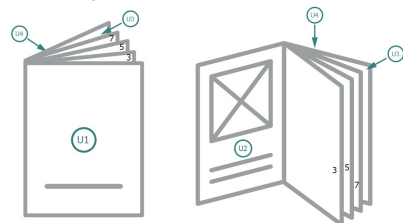

finished product

Please observe our artwork information

Dataformat (incl. 2 mm bleed):

21,4 x 30,1 cm

bleed:

2 mm

Trimmed size:

21 x 29,7 cm

Safety margin:

5 mm

Maintaining space between the text/information and the edge of the trimmed format prevents undesirable cuts.

Explanation of symbols

Bleed

Reading direction

Trimmed size

Data format

We will cut/perforate your product here

Not printable

Please note:

Allow for trim allowance and safety margin according to instructions.

Arrange background graphics, images or graphics up to the edge of the data format.

Tolerances may occur during production due to cutting, punching and folding processes.

Printing data: Instructions and templates can be found under the menu item *Printing data* at www.onlineprinters.co.uk