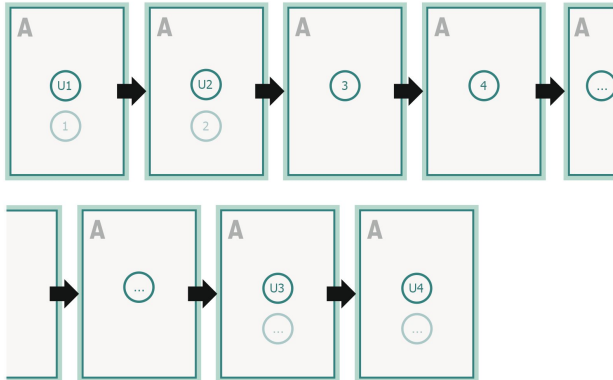

Menus, A5-Square

cover
inner part

Sequence of pages

Create pages consecutively as individual pages.

finished product

Please observe our artwork information

Dataformat (incl. 2 mm bleed):

15,2 x 15,2 cm

bleed:

2 mm

Trimmed size:

14,8 x 14,8 cm

Safety margin:

5 mm

Maintaining space between the text/information and the edge of the trimmed format prevents undesirable cuts.

Explanation of symbols

Bleed

Reading direction

Trimmed size

Data format

We will cut/perforate your product here

Not printable

Please note:

Allow for trim allowance and safety margin according to instructions.

Arrange background graphics, images or graphics up to the edge of the data format.

Tolerances may occur during production due to cutting, punching and folding processes.

Printing data: Instructions and templates can be found under the menu item *Printing data* at www.onlineprinters.co.uk