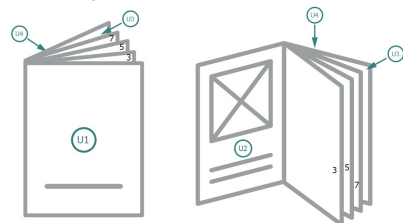

Menus, A5-Square

cover
inner part

Sequence of pages

Create pages consecutively as individual pages.

finished product

Please observe our artwork information

Dataformat (incl. 2 mm bleed):

15,2 x 15,2 cm

bleed:

2 mm

Trimmed size:

14,8 x 14,8 cm

Safety margin:

5 mm

Maintaining space between the text/information and the edge of the trimmed format prevents undesirable cuts.

Explanation of symbols

Bleed

Reading direction

Trimmed size

Data format

We will cut/perforate your product here

Not printable

Please note:

Allow for trim allowance and safety margin according to instructions.

Arrange background graphics, images or graphics up to the edge of the data format.

Tolerances may occur during production due to cutting, punching and folding processes.

Printing data: Instructions and templates can be found under the menu item *Printing data* at www.onlineprinters.co.uk