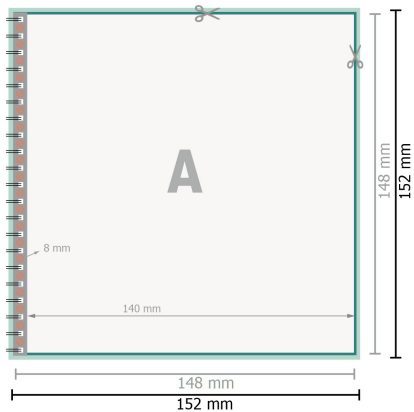

Menus, A5-Square

cover
inner part

Sequence of pages

Create pages consecutively as individual pages.

finished product

Please observe our artwork information

Dataformat (incl. 2 mm bleed):

15,2 x 15,2 cm

bleed:

2 mm

Trimmed size:

14,8 x 14,8 cm

Safety margin:

5 mm

Maintaining space between the text/information and the edge of the trimmed format prevents undesirable cuts.

Explanation of symbols

Bleed

Reading direction

Trimmed size

Data format

We will cut/perforate your product here

Not printable

Please note:

Allow for trim allowance and safety margin according to instructions.

Arrange background graphics, images or graphics up to the edge of the data format.

Tolerances may occur during production due to cutting, punching and folding processes.

Printing data: Instructions and templates can be found under the menu item *Printing data* at www.onlineprinters.co.uk