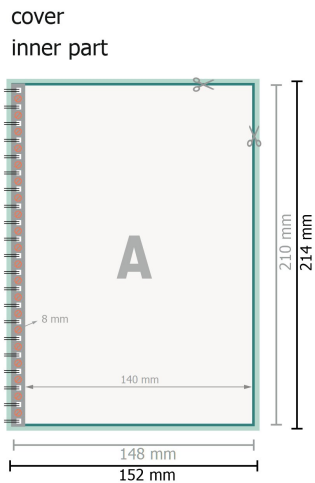

Menus, A5

Sequence of pages

Create pages consecutively as individual pages.

finished product

Please observe our artwork information

Dataformat (incl. 2 mm bleed):

15,2 x 21,4 cm

bleed:

2 mm

Trimmed size:

14,8 x 21 cm

Safety margin:

5 mm

Maintaining space between the text/information and the edge of the trimmed format prevents undesirable cuts.

Explanation of symbols

Bleed

Reading direction

Trimmed size

Data format

We will cut/perforate your product here

Not printable

Please note:

Allow for trim allowance and safety margin according to instructions.

Arrange background graphics, images or graphics up to the edge of the data format.