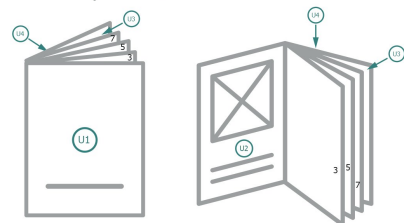

Menus, A5

Sequence of pages

Create pages consecutively as individual pages.

finished product

Please observe our artwork information

Dataformat (incl. 2 mm bleed):

15,2 x 21,4 cm

bleed:

2 mm

Trimmed size:

14,8 x 21 cm

Safety margin:

5 mm

Maintaining space between the text/information and the edge of the trimmed format prevents undesirable cuts.

Explanation of symbols

Bleed

Reading direction

Trimmed size

Data format

We will cut/perforate your product here

Not printable

Please note:

Allow for trim allowance and safety margin according to instructions.

Arrange background graphics, images or graphics up to the edge of the data format.