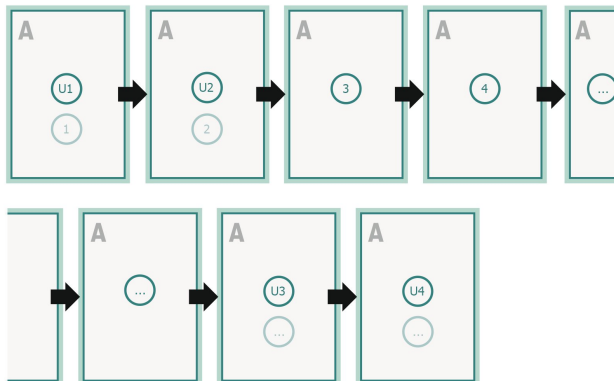

Menus, A5

Sequence of pages

Create pages consecutively as individual pages.

finished product

Please observe our artwork information

Dataformat (incl. 2 mm bleed):

15,2 x 21,4 cm

bleed:

2 mm

Trimmed size:

14,8 x 21 cm

Safety margin:

5 mm

Maintaining space between the text/information and the edge of the trimmed format prevents undesirable cuts.

Explanation of symbols

Bleed

Reading direction

Trimmed size

Data format

We will cut/perforate your product here

Not printable

Please note:

Allow for trim allowance and safety margin according to instructions.

Arrange background graphics, images or graphics up to the edge of the data format.

Tolerances may occur during production due to cutting, punching and folding processes.

Printing data: Instructions and templates can be found under the menu item *Printing data* at www.onlineprinters.co.uk