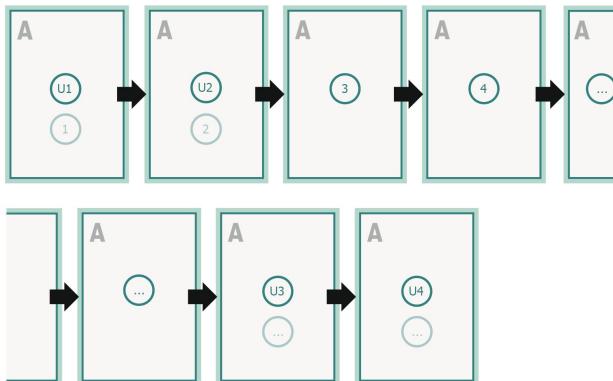

## Menus, A4 Half

### Sequence of pages

Create pages consecutively as individual pages.

### Dataformat (incl. 2 mm bleed):

10,7 x 30,1 cm

### Trimmed size:

10,3 x 29,7 cm