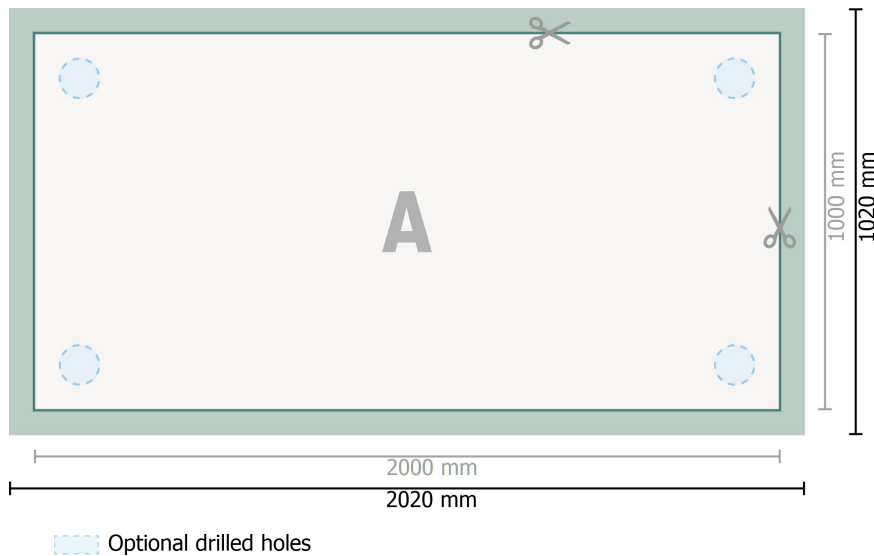

Aluminium composite boards, 200 x 100 cm

**Dataformat (incl. 10 mm bleed):**

202 x 102 cm

Trimmed size:

200 x 100 cm

bleed:

10 mm

Safety margin:

4 mm

Maintaining space between the text/information and the edge of the trimmed format prevents undesirable cuts.

Explanation of symbols

 Bleed

 Reading direction

 Trimmed size

 Data format

 We will cut/perforate your product here

Please note:

Allow for trim allowance and safety margin according to instructions.

Arrange background graphics, images or graphics up to the edge of the data format.

Tolerances may occur during production due to cutting, punching and folding processes.