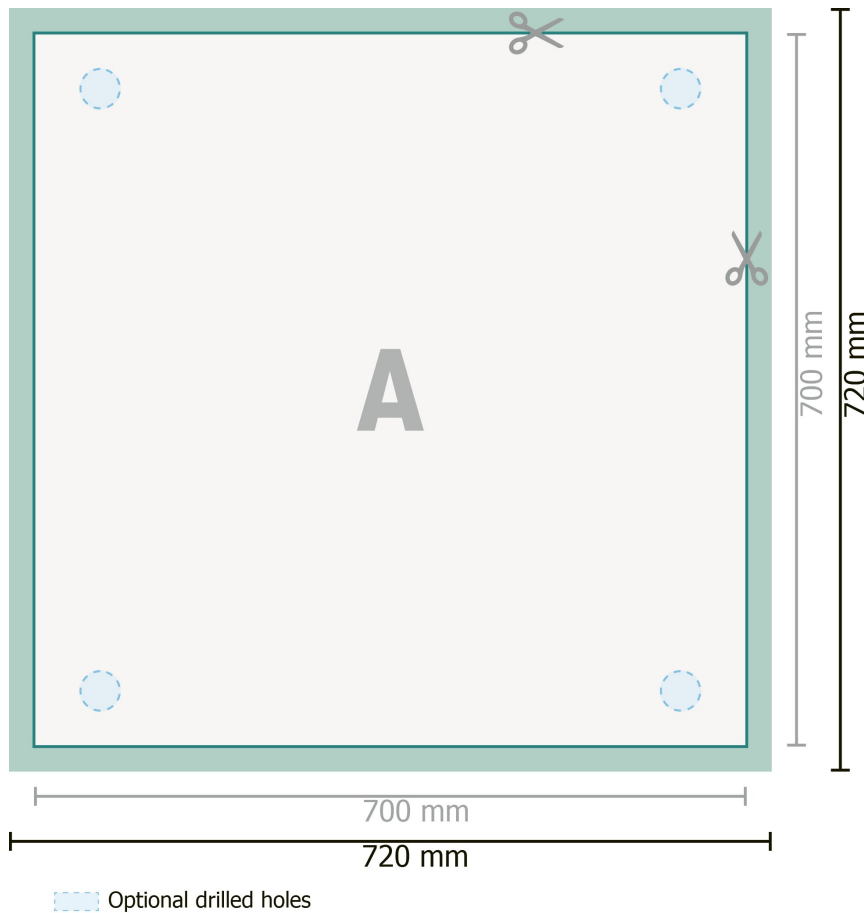

Aluminium composite boards, 70 x 70 cm

Dataformat (incl. 10 mm bleed):
72 x 72 cm

Trimmed size:
70 x 70 cm

bleed:
10 mm

Safety margin:
4 mm

Maintaining space between the text/information and the edge of the trimmed format prevents undesirable cuts.

Explanation of symbols

Bleed

Reading direction

Trimmed size

Data format

We will cut/perforate your product here

Please note:

Allow for trim allowance and safety margin according to instructions.

Arrange background graphics, images or graphics up to the edge of the data format.

Tolerances may occur during production due to cutting, punching and folding processes.

Printing data: Instructions and templates can be found under the menu item *Printing data* at www.onlineprinters.co.uk