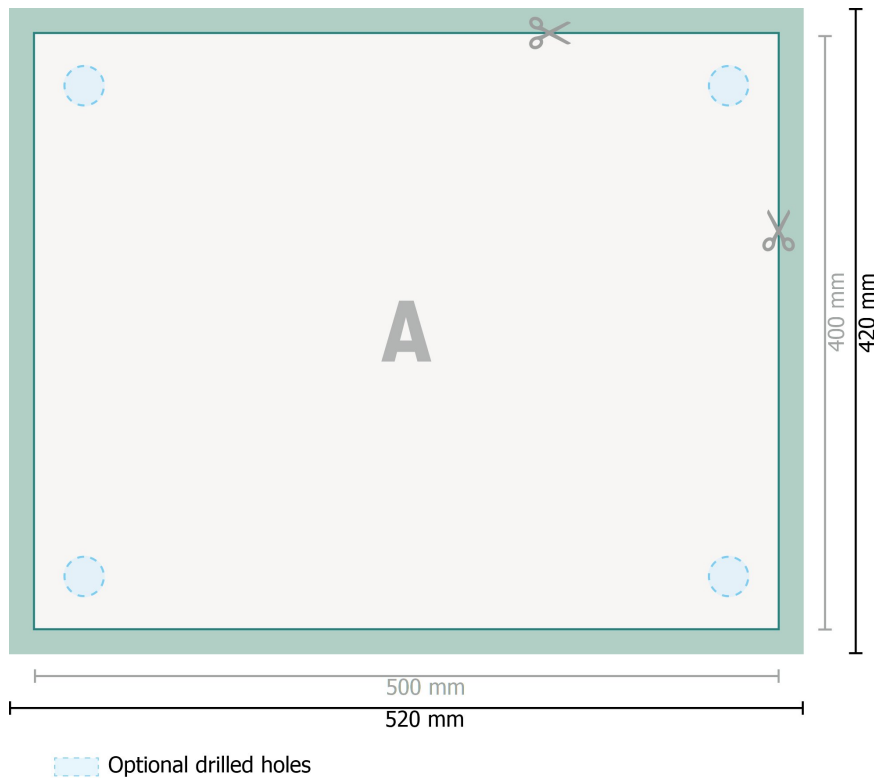

Aluminium composite boards, 50 x 40 cm

Dataformat (incl. 10 mm bleed):
52 x 42 cm

Trimmed size:
50 x 40 cm

bleed:
10 mm

Safety margin:
4 mm

Maintaining space between the text/information and the edge of the trimmed format prevents undesirable cuts.

Explanation of symbols

Bleed

Reading direction

Trimmed size

Data format

We will cut/perforate your product here

Please note:

Allow for trim allowance and safety margin according to instructions.

Arrange background graphics, images or graphics up to the edge of the data format.

Tolerances may occur during production due to cutting, punching and folding processes.

Printing data: Instructions and templates can be found under the menu item *Printing data* at www.onlineprinters.co.uk