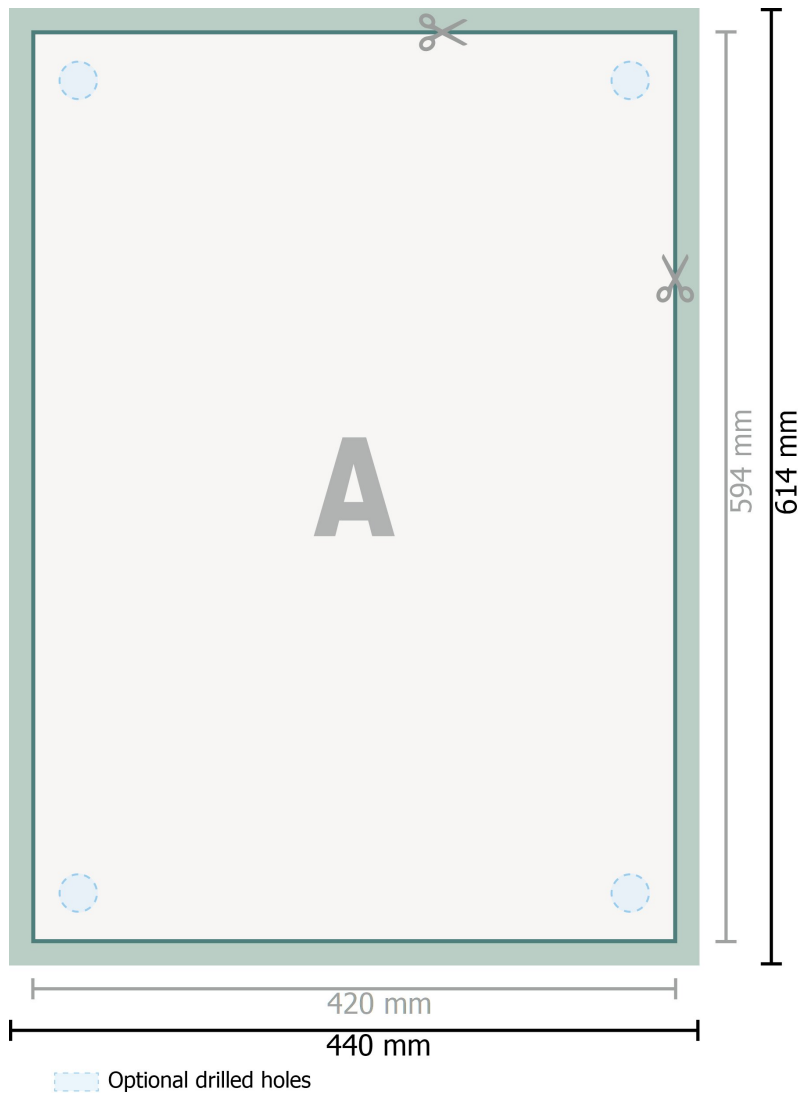

## Aluminium composite boards, A2

**Dataformat (incl. 10 mm bleed):**

44 x 61,4 cm

**Trimmed size:**

42 x 59,4 cm

**bleed:**

10 mm

**Safety margin:**

4 mm

Maintaining space between the text/information and the edge of the trimmed format prevents undesirable cuts.

**Explanation of symbols**

Bleed

Reading direction

Trimmed size

Data format

We will cut/perforate your product here

**Please note:**

Allow for trim allowance and safety margin according to instructions.

Arrange background graphics, images or graphics up to the edge of the data format.

Tolerances may occur during production due to cutting, punching and folding processes.