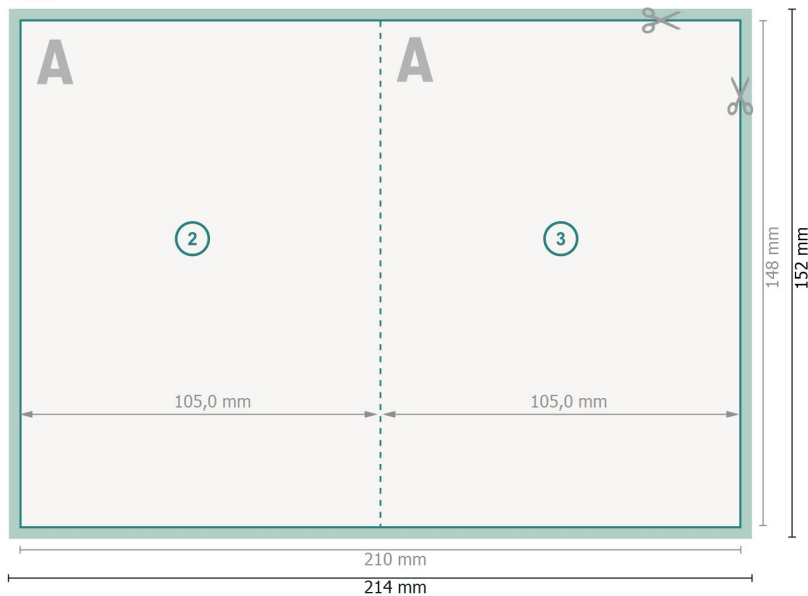

Folded menus, A6

4 pages, 1 fold

Outside

Inside

Dataformat (incl. 2 mm bleed):

21,4 x 15,2 cm

bleed:

2 mm

Trimmed size:

21 x 14,8 cm

Trimmed size (closed):

10,5 x 14,8 cm

Safety margin:

4 mm

Maintaining space between the text/information and the edge of the trimmed format prevents undesirable cuts.

Explanation of symbols

Bleed

Reading direction

Trimmed size

Data format

We will cut/perforate your product here

Creasing/Folding

Please note:

Allow for trim allowance and safety margin according to instructions.

Arrange background graphics, images or graphics up to the edge of the data format.

Tolerances may occur during production due to cutting, punching and folding processes.

Printing data: Instructions and templates can be found under the menu item *Printing data* at www.onlineprinters.co.uk