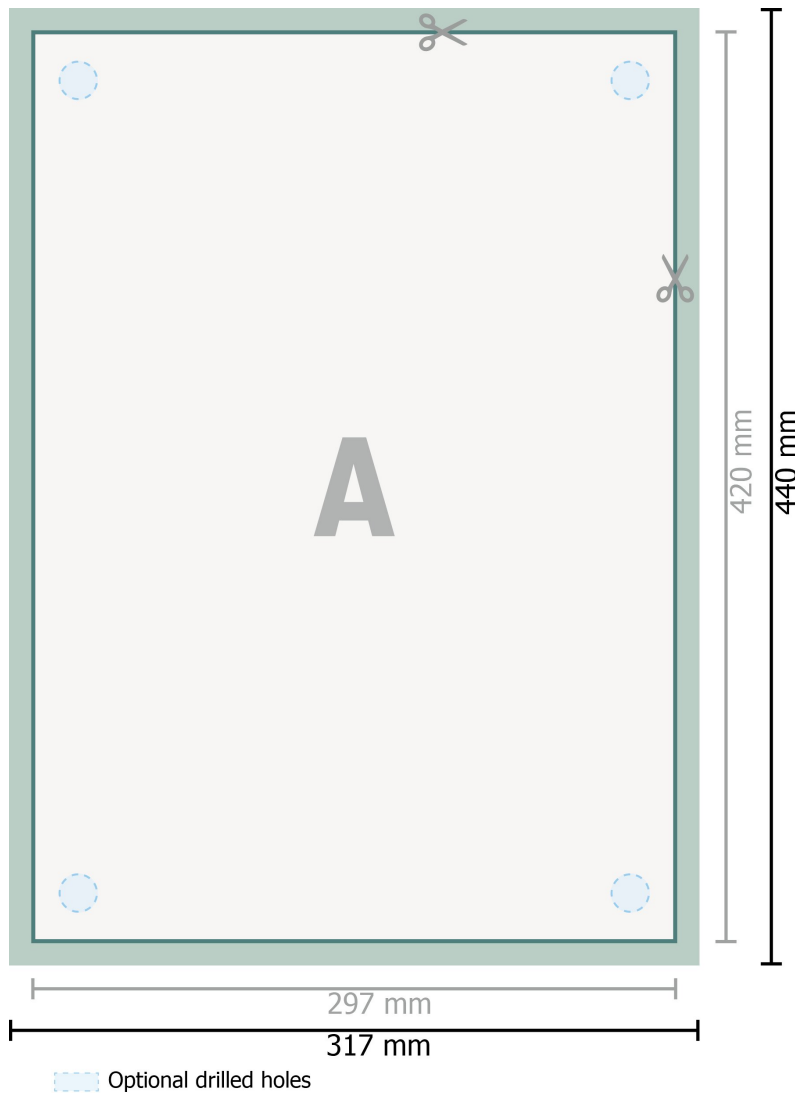

## Aluminium composite boards, A3

**Dataformat (incl. 10 mm bleed):**

31,7 x 44 cm

**Trimmed size:**

29,7 x 42 cm

**bleed:**

10 mm

**Safety margin:**

4 mm

Maintaining space between the text/information and the edge of the trimmed format prevents undesirable cuts.

**Explanation of symbols**

Bleed

Reading direction

Trimmed size

Data format

We will cut/perforate your product here

**Please note:**

Allow for trim allowance and safety margin according to instructions.

Arrange background graphics, images or graphics up to the edge of the data format.

Tolerances may occur during production due to cutting, punching and folding processes.