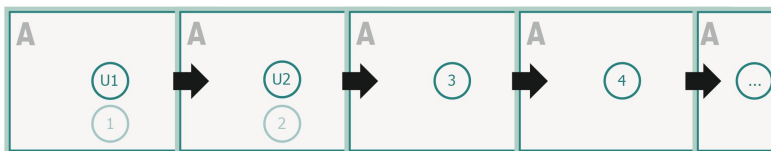

Brochures saddle-stitched landscape, A6

cover
inner part

Sequence of pages

Create pages consecutively as individual pages.

finished product

Please observe our artwork information

bleed:
2 mm

Safety margin:
5 mm

Maintaining space between the text/information and the edge of the trimmed format prevents undesirable cuts.

Explanation of symbols

Bleed

Reading direction

Trimmed size

Data format

Please note:

Allow for trim allowance and safety margin according to instructions.

Arrange background graphics, images or graphics up to the edge of the data format.

Tolerances may occur during production due to cutting, punching and folding processes.

Printing data: Instructions and templates can be found under the menu item *Printing data* at www.onlineprinters.co.uk