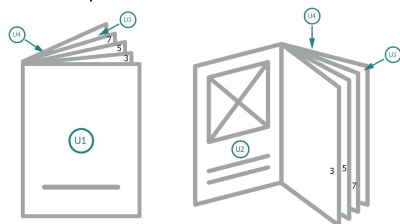

Brochures saddle-stitched landscape, A4 Half

cover
inner part

Sequence of pages

Create pages consecutively as individual pages.

finished product

Please observe our artwork information

bleed:
2 mm

Safety margin:
5 mm

Maintaining space between the text/information and the edge of the trimmed format prevents undesirable cuts.

Explanation of symbols

Bleed

Reading direction

Trimmed size

Data format

Please note:

Allow for trim allowance and safety margin according to instructions.

Arrange background graphics, images or graphics up to the edge of the data format.

Tolerances may occur during production due to cutting, punching and folding processes.

Printing data: Instructions and templates can be found under the menu item *Printing data* at www.onlineprinters.co.uk

Reading direction

Trimmed size

Data format

Please note:

Allow for trim allowance and safety margin according to instructions.

Arrange background graphics, images or graphics up to the edge of the data format.