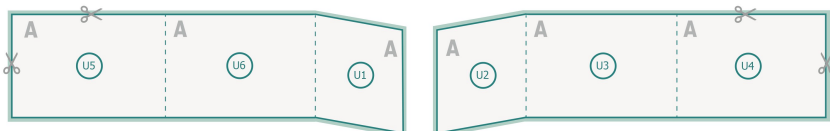

Maintaining space between the text/information and the edge of the trimmed format prevents undesirable cuts.

Explanation of symbols

Bleed

Reading direction

Trimmed size

Data format

Please note:

Allow for trim allowance and safety margin according to instructions.

Arrange background graphics, images or graphics up to the edge of the data format.

Tolerances may occur during production due to cutting, punching and folding processes.

Printing data: Instructions and templates can be found under the menu item *Printing data* at www.onlineprinters.co.uk

Brochures saddle-stitched landscape, A5

cover

The illustration shows an example.

Outside

Inside

inner part

Sequence of pages

Create pages consecutively as individual pages.

Please observe our artwork information

bleed:

2 mm

Safety margin:

5 mm

Maintaining space between the text/information and the edge of the trimmed format prevents undesirable cuts.

Explanation of symbols

Bleed