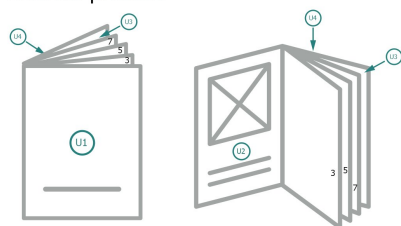

Brochures saddle-stitched landscape, A4

cover
inner part

Sequence of pages

Create pages consecutively as individual pages.

finished product

Please observe our artwork information

bleed:

2 mm

Safety margin:

5 mm

Maintaining space between the text/information and the edge of the trimmed format prevents undesirable cuts.

Explanation of symbols

Bleed

Reading direction

Trimmed size

Data format

Please note:

Allow for trim allowance and safety margin according to instructions.

Arrange background graphics, images or graphics up to the edge of the data format.

Tolerances may occur during production due to cutting, punching and folding processes.

5 mm

Maintaining space between the text/information and the edge of the trimmed format prevents undesirable cuts.

Explanation of symbols

Bleed

Reading direction

Trimmed size

Data format

Please note: