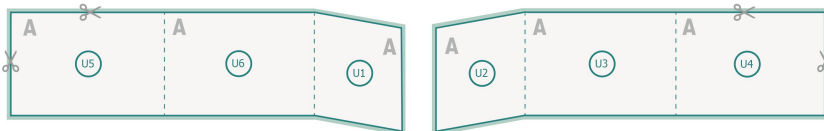

Please note:

Allow for trim allowance and safety margin according to instructions.

Arrange background graphics, images or graphics up to the edge of the data format.

Tolerances may occur during production due to cutting, punching and folding processes.

Printing data: Instructions and templates can be found under the menu item *Printing data* at www.onlineprinters.co.uk

Brochures saddle-stitched landscape, A4

cover

The illustration shows an example.

Outside

Inside

inner part

Sequence of pages

Create pages consecutively as individual pages.

Please observe our artwork information

bleed:

2 mm

Safety margin:

5 mm

Maintaining space between the text/information and the edge of the trimmed format prevents undesirable cuts.

Explanation of symbols

Bleed

Reading direction

Trimmed size

Data format

Please note: