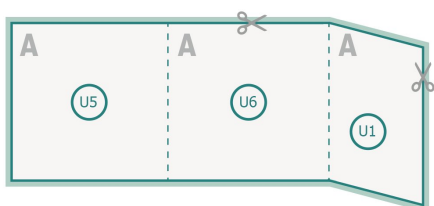

5 mm

Maintaining space between the text/information and the edge of the trimmed format prevents undesirable cuts.

Explanation of symbols

Bleed

Reading direction

Trimmed size

Data format

Please note:

Allow for trim allowance and safety margin according to instructions.

Arrange background graphics, images or graphics up to the edge of the data format.

Tolerances may occur during production due to cutting, punching and folding processes.

Printing data: Instructions and templates can be found under the menu item *Printing data* at www.onlineprinters.co.uk

Brochures, saddle-stitched, Square, A6-Square

cover

The illustration shows an example.

Outside

Inside

inner part

Sequence of pages

Create pages consecutively as individual pages.

Please observe our artwork information

bleed:

2 mm