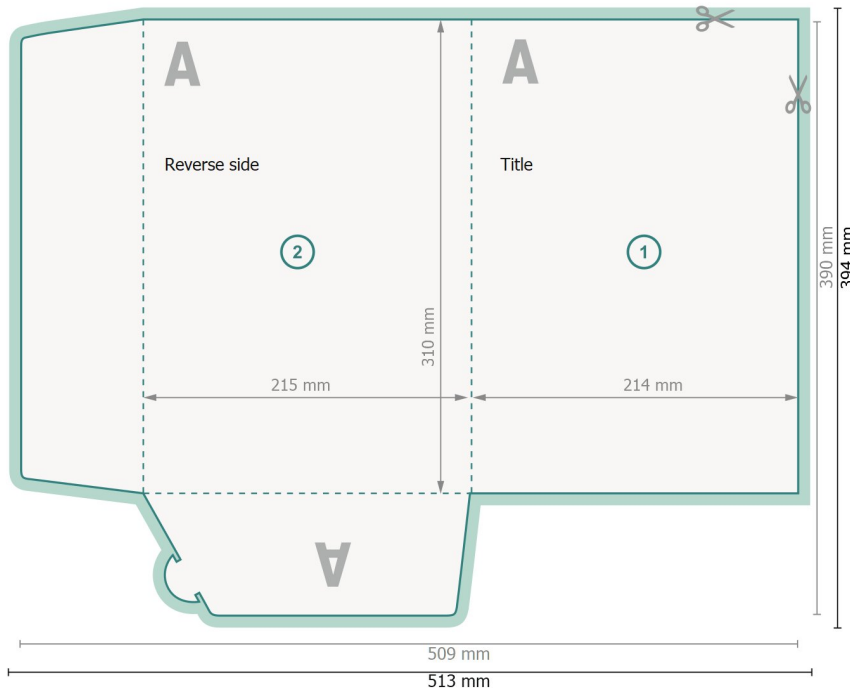

## Folders with flaps, A4

### #11 (Portrait)

Outside

**Dataformat (incl. 2 mm bleed):**

51,3 x 39,4 cm

**Trimmed size:**

50,9 x 39 cm

**Trimmed size (closed):**

21,5 x 31 cm

**bleed:**

2 mm

**Safety margin:**

4 mm

Maintaining space between the text/information and the edge of the trimmed format prevents undesirable cuts.

**Explanation of symbols**

Bleed

Reading direction

Trimmed size

Data format

We will cut/perforate your product here

Creasing/Folding

**Please note:**

Allow for trim allowance and safety margin according to instructions.

Arrange background graphics, images or graphics up to the edge of the data format.