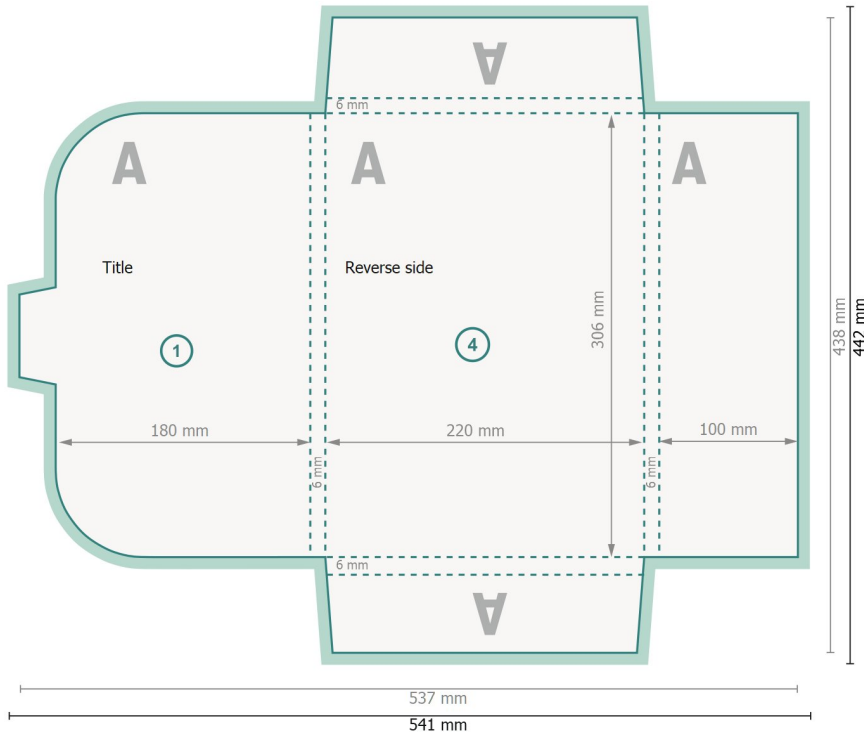

Folders with tuck tab flaps, A4

#22 (Portrait)

Outside

Dataformat (incl. 2 mm bleed):
54,1 x 44,2 cm

Trimmed size:
53,7 x 43,8 cm

Trimmed size (closed):
22 x 30,6 cm

bleed:
2 mm

Safety margin:
4 mm

Maintaining space between the text/information and the edge of the trimmed format prevents undesirable cuts.

Explanation of symbols

Bleed

Reading direction

Trimmed size

Data format

We will cut/perforate your product here

Creasing/Folding

Inside

Please note:

Allow for trim allowance and safety margin according to instructions.

Arrange background graphics, images or graphics up to the edge of the data format.

Tolerances may occur during production due to cutting, punching and folding processes.