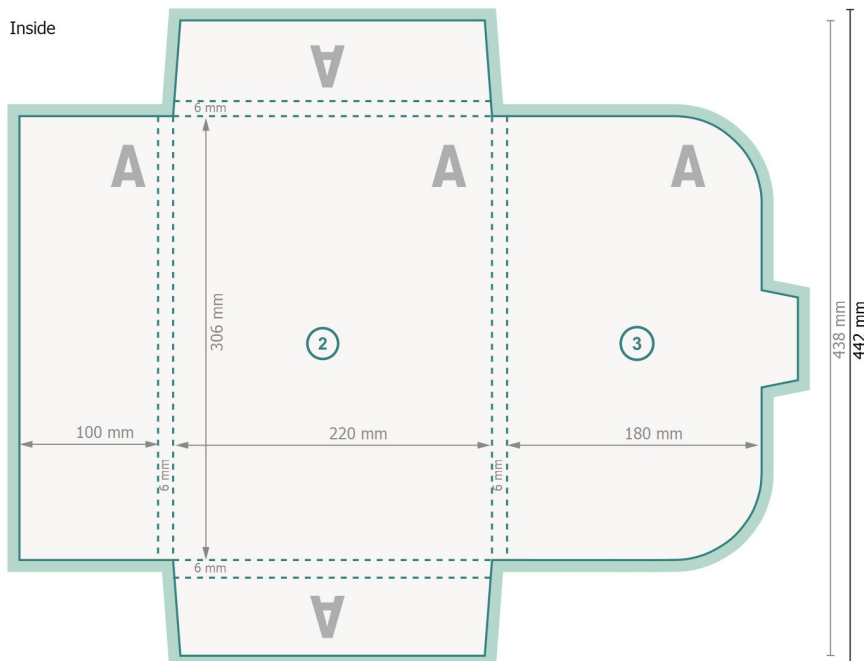

Folders with tuck tab flaps, A4

#22 (Portrait)

Outside

Dataformat (incl. 2 mm bleed):
54,1 x 44,2 cm

Trimmed size:
53,7 x 43,8 cm

Trimmed size (closed):
22 x 30,6 cm

bleed:
2 mm

Safety margin:
4 mm

Maintaining space between the text/information and the edge of the trimmed format prevents undesirable cuts.

Explanation of symbols

Bleed

Reading direction

Trimmed size

Data format

We will cut/perforate your product here

Creasing/Folding

Inside

Please note:

Allow for trim allowance and safety margin according to instructions.

Arrange background graphics, images or graphics up to the edge of the data format.

Tolerances may occur during production due to cutting, punching and folding processes.