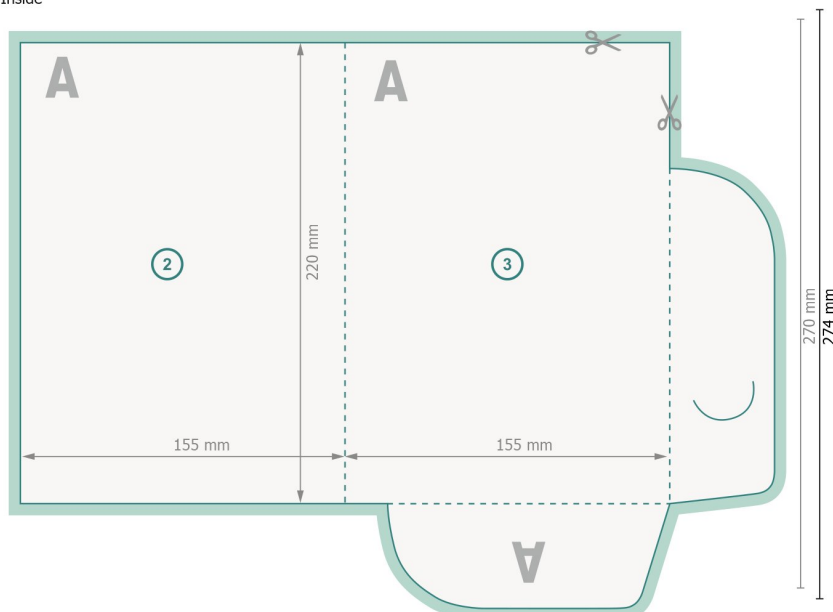

## Premium Folders with additional accessories, A5

### #30 (Portrait)

Outside

Inside

**Dataformat (incl. 2 mm bleed):**

36,4 x 27,4 cm

**Trimmed size:**

36 x 27 cm

**Trimmed size (closed):**

15,5 x 22 cm

**bleed:**

2 mm

**Safety margin:**

4 mm

Maintaining space between the text/information and the edge of the trimmed format prevents undesirable cuts.

**Explanation of symbols**

Bleed

Reading direction

Trimmed size

Data format

We will cut/perforate your product here

Creasing/Folding

**Please note:**

Allow for trim allowance and safety margin according to instructions.

Arrange background graphics, images or graphics up to the edge of the data format.