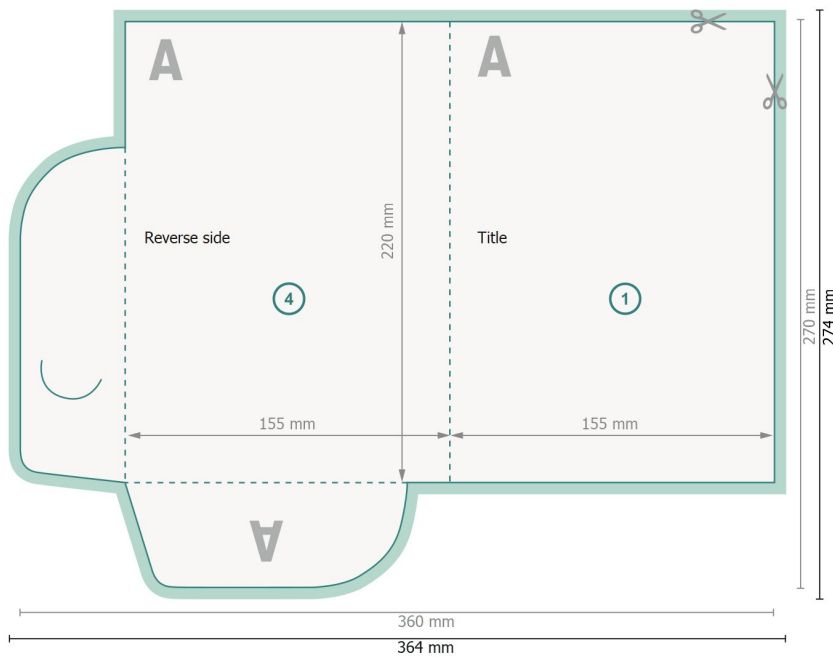

## Premium Folders with additional accessories, A5

### #30 (Portrait)

Outside

Inside

**Dataformat (incl. 2 mm bleed):**

36,4 x 27,4 cm

**Trimmed size:**

36 x 27 cm

**Trimmed size (closed):**

15,5 x 22 cm

**bleed:**

2 mm

**Safety margin:**

4 mm

Maintaining space between the text/information and the edge of the trimmed format prevents undesirable cuts.

**Explanation of symbols**

Bleed

Reading direction

Trimmed size

Data format

We will cut/perforate your product here

Creasing/Folding

**Please note:**

Allow for trim allowance and safety margin according to instructions.

Arrange background graphics, images or graphics up to the edge of the data format.