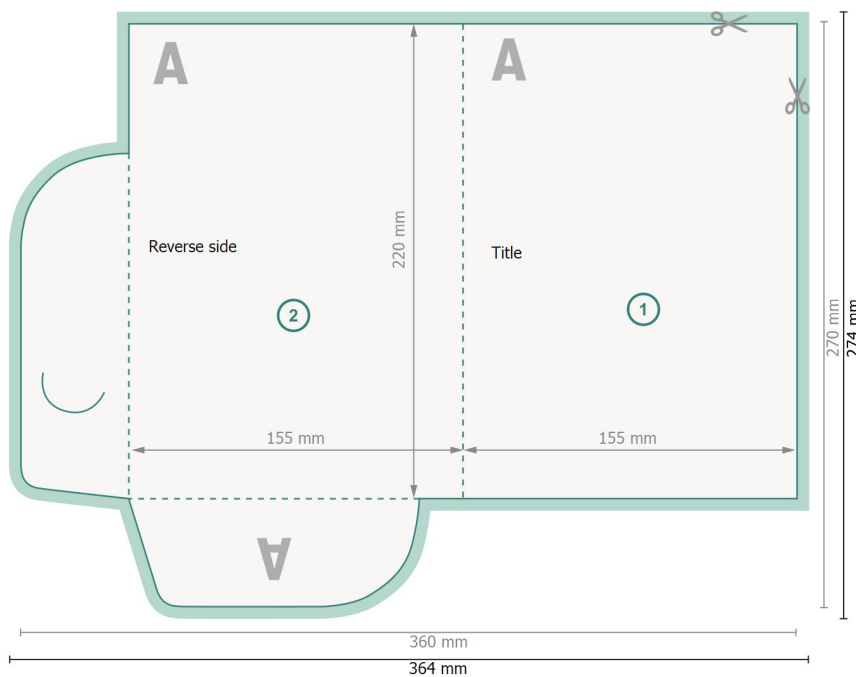

Premium Folders with additional accessories, A5

#30 (Portrait)

Outside

Dataformat (incl. 2 mm bleed):

36,4 x 27,4 cm

Trimmed size:

36 x 27 cm

Trimmed size (closed):

15,5 x 22 cm

bleed:

2 mm

Safety margin:

4 mm

Maintaining space between the text/information and the edge of the trimmed format prevents undesirable cuts.

Explanation of symbols

Bleed

Reading direction

Trimmed size

Data format

We will cut/perforate your product here

Creasing/Folding

Please note:

Allow for trim allowance and safety margin according to instructions.

Arrange background graphics, images or graphics up to the edge of the data format.

Tolerances may occur during production due to cutting, punching and folding processes.

Printing data: Instructions and templates can be found under the menu item *Printing data* at www.onlineprinters.co.uk