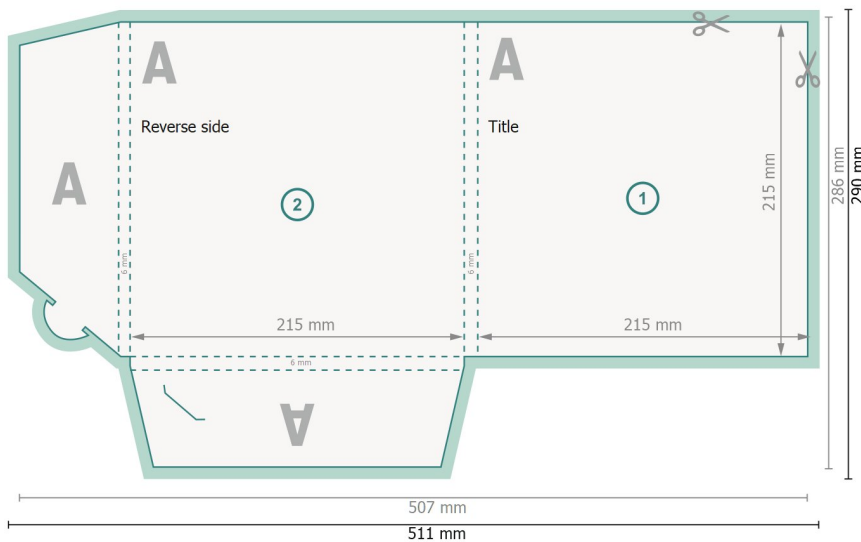

## Premium Folders with additional accessories, A4-Square

### #26 (Square)

Outside

**Dataformat (incl. 2 mm bleed):**  
51,1 x 29 cm

**Trimmed size:**  
50,7 x 28,6 cm

**Trimmed size (closed):**  
21,5 x 21,5 cm

**bleed:**  
2 mm

**Safety margin:**  
4 mm

Maintaining space between the text/information and the edge of the trimmed format prevents undesirable cuts.

#### Explanation of symbols

Bleed

Reading direction

Trimmed size

Data format

We will cut/perforate your product here

Creasing/Folding

#### Please note:

Allow for trim allowance and safety margin according to instructions.

Arrange background graphics, images or graphics up to the edge of the data format.

Tolerances may occur during production due to cutting, punching and folding processes.