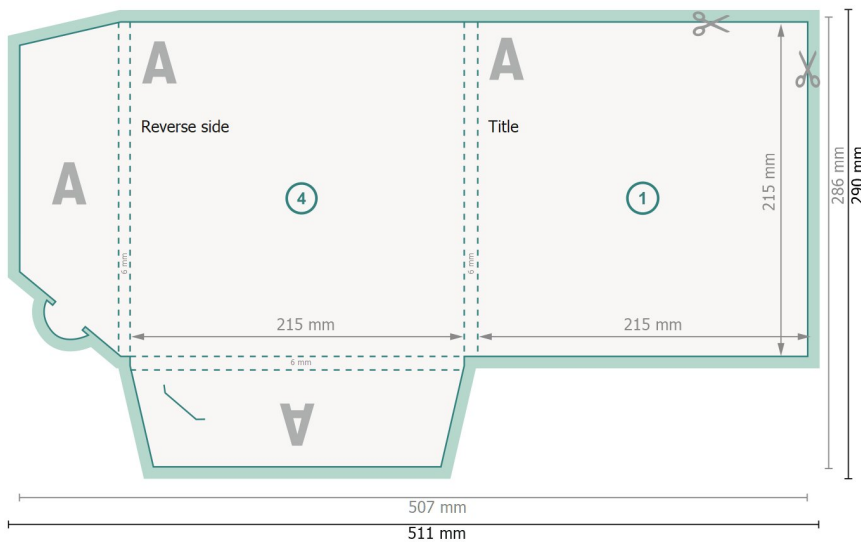

Premium Folders with additional accessories, A4-Square

#26 (Square)

Outside

Dataformat (incl. 2 mm bleed):
51,1 x 29 cm

Trimmed size:
50,7 x 28,6 cm

Trimmed size (closed):
21,5 x 21,5 cm

bleed:
2 mm

Safety margin:
4 mm

Maintaining space between the text/information and the edge of the trimmed format prevents undesirable cuts.

Explanation of symbols

Bleed

Reading direction

Trimmed size

Data format

We will cut/perforate your product here

Creasing/Folding

Inside

Please note:

Allow for trim allowance and safety margin according to instructions.

Arrange background graphics, images or graphics up to the edge of the data format.

Tolerances may occur during production due to cutting, punching and folding processes.