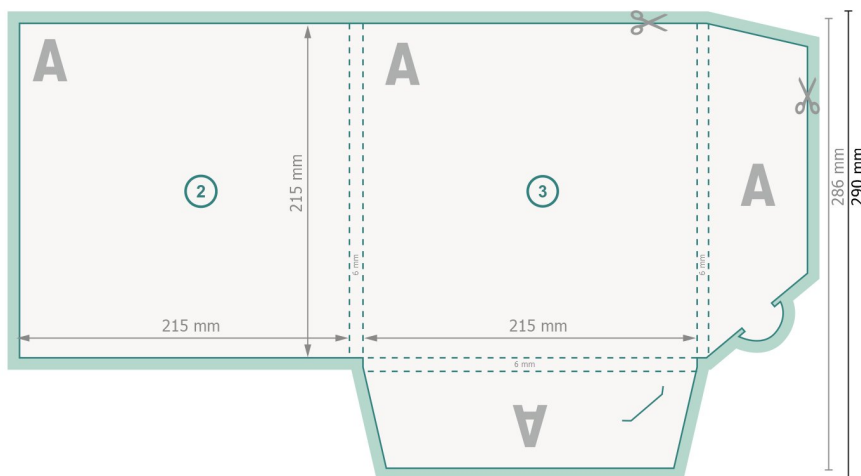

Premium Folders with additional accessories, A4-Square

#26 (Square)

Outside

Dataformat (incl. 2 mm bleed):
51,1 x 29 cm

Trimmed size:
50,7 x 28,6 cm

Trimmed size (closed):
21,5 x 21,5 cm

bleed:
2 mm

Safety margin:
4 mm

Maintaining space between the text/information and the edge of the trimmed format prevents undesirable cuts.

Explanation of symbols

Bleed

Reading direction

Trimmed size

Data format

We will cut/perforate your product here

Creasing/Folding

Inside

Please note:

Allow for trim allowance and safety margin according to instructions.

Arrange background graphics, images or graphics up to the edge of the data format.

Tolerances may occur during production due to cutting, punching and folding processes.