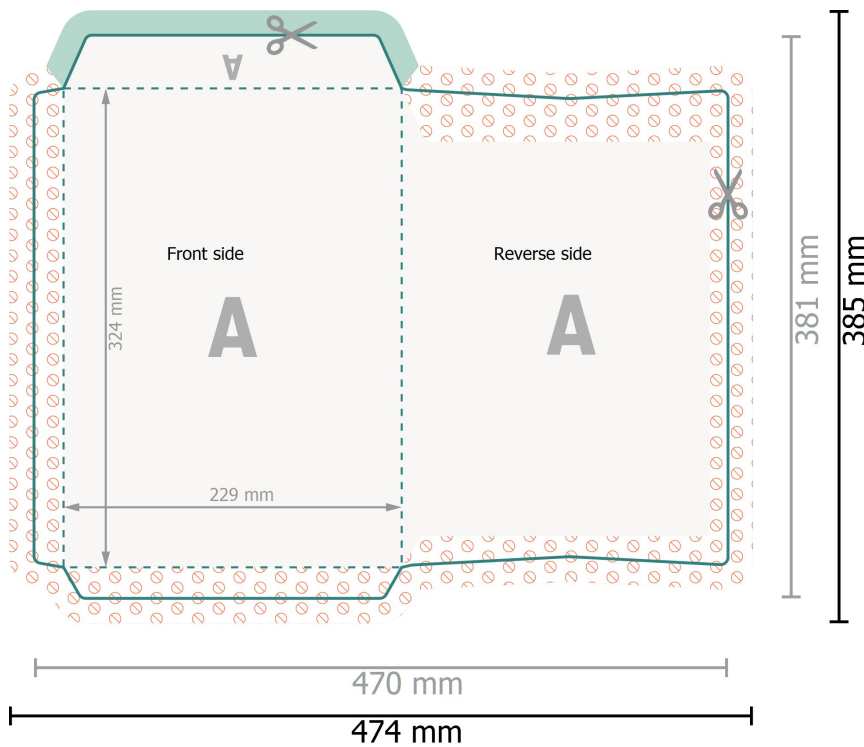

Envelopes, C4

without window, 90 gsm offset paper

Dataformat (incl. 2 mm bleed):
47,4 x 38,5 cm

Trimmed size:
47 x 38,1 cm

Trimmed size (closed):
22,9 x 32,4 cm

Printable area:
43,8 x 36 cm

bleed:
2 mm

Safety margin:
10 mm

Maintaining space between the text/information and the edge of the trimmed format prevents undesirable cuts.

Explanation of symbols

Bleed

Reading direction

Trimmed size

Data format

We will cut/perforate your product here

Creasing/Folding

Not printable

Please remove the die line from the download template before generating your printfiles. Please provide a second file (view file) to specify the position of the die line.

Please note:

Allow for trim allowance and safety margin according to instructions.

Arrange background graphics, images or graphics up to the edge of the data format.

Tolerances may occur during production due to cutting, punching and folding processes.