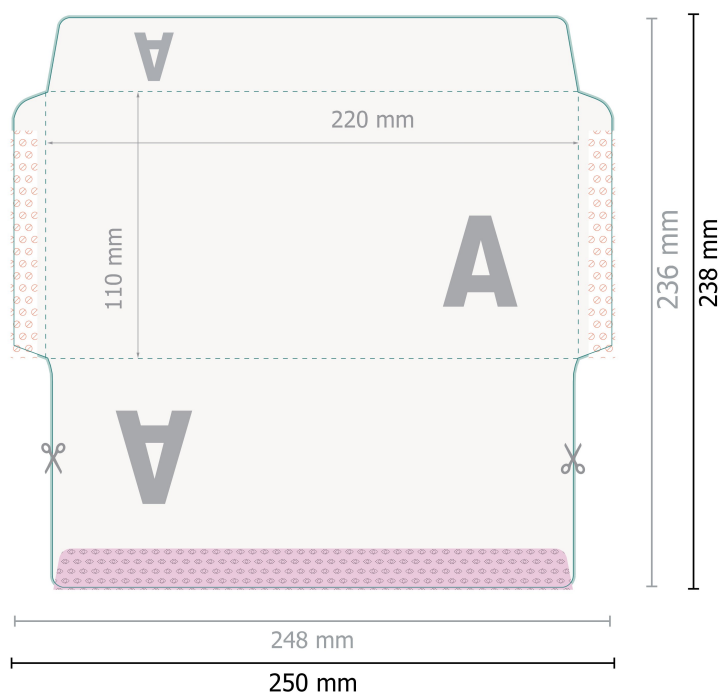

Envelopes, DL

without window, 80 gsm offset paper

Dataformat (incl. 1 mm bleed):

25 x 23,8 cm

Trimmed size:

24,8 x 23,6 cm

Trimmed size (closed):

22 x 11 cm

Printable area:

24,8 x 23,6 cm

bleed:

1 mm

Safety margin:

10 mm

Maintaining space between the text/information and the edge of the trimmed format prevents undesirable cuts.

Please remove the die line from the download template before generating your printfiles.
Please provide a second file (view file) to specify the position of the die line.

Explanation of symbols

-  Bleed
-  Reading direction
-  Trimmed size
-  Data format
-  We will cut/perforate your product here
-  Not printable
-  Creasing/Folding

Please note:

Allow for trim allowance and safety margin according to instructions.

Arrange background graphics, images or graphics up to the edge of the data format.

Tolerances may occur during production due to cutting, punching and folding processes.

Printing data: Instructions and templates can be found under the menu item *Printing data* at www.onlineprinters.co.uk