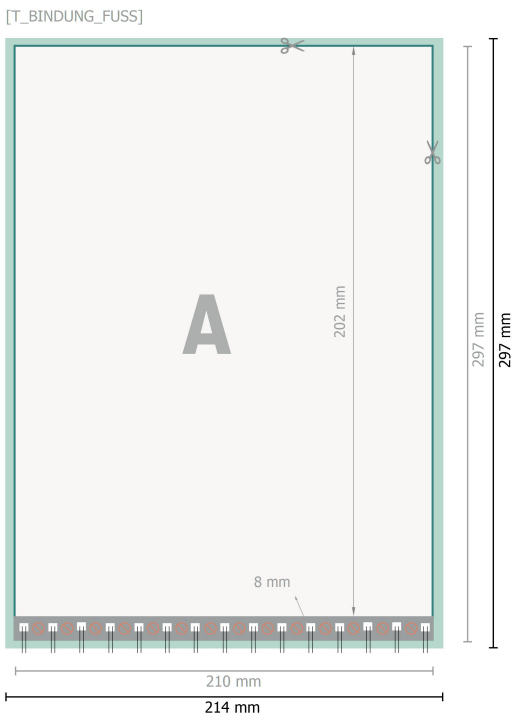

Spiral Bound Notepads, A4

portrait

[T_BINDUNG_LINKS]

[T_BINDUNG_RECHTS]

Dataformat (incl. 2 mm bleed):

21,4 x 30,1 cm

bleed:

2 mm

Trimmed size:

21 x 29,7 cm

Safety margin:

4 mm

Maintaining space between the text/information and the edge of the trimmed format prevents undesirable cuts.

Explanation of symbols

Bleed

Reading direction

Trimmed size

Data format

We will cut/perforate your product here

Not printable

Please note:

Allow for trim allowance and safety margin according to instructions.

Arrange background graphics, images or graphics up to the edge of the data format.

Spiral Bound Notepads, A4

portrait

Dataformat (incl. 2 mm bleed):

21,4 x 30,1 cm

bleed:

2 mm

Trimmed size:

21 x 29,7 cm