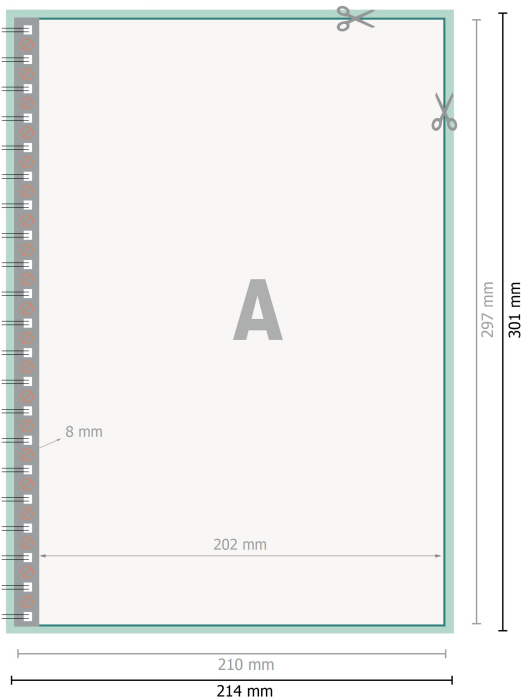

Spiral Bound Notepads, A4

portrait

[T_BINDUNG_LINKS]

[T_BINDUNG_RECHTS]

Dataformat (incl. 2 mm bleed):

21,4 x 30,1 cm

bleed:

2 mm

Trimmed size:

21 x 29,7 cm

Safety margin:

4 mm

Maintaining space between the text/information and the edge of the trimmed format prevents undesirable cuts.

Explanation of symbols

Bleed

Reading direction

Trimmed size

Data format

We will cut/perforate your product here

Not printable

Please note:

Allow for trim allowance and safety margin according to instructions.

Arrange background graphics, images or graphics up to the edge of the data format.

Spiral Bound Notepads, A4

portrait

Dataformat (incl. 2 mm bleed):

21,4 x 30,1 cm

bleed:

2 mm

Trimmed size:

21 x 29,7 cm