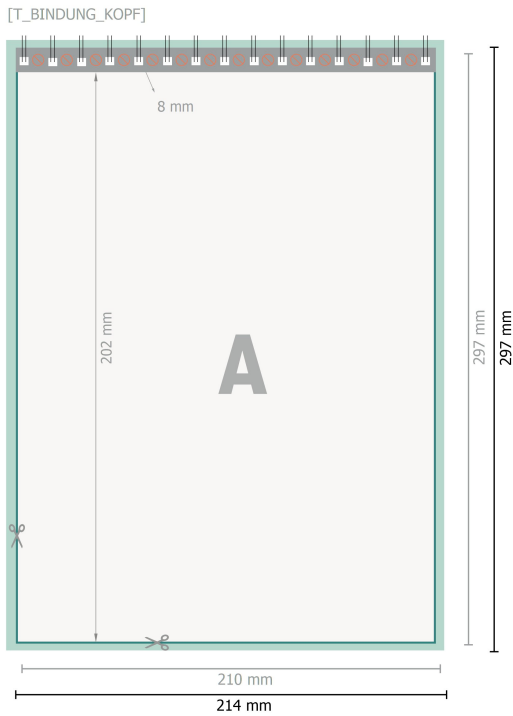

Spiral Bound Notepads, A4

portrait

[T_BINDUNG_LINKS]

[T_BINDUNG_RECHTS]

Dataformat (incl. 2 mm bleed):

21,4 x 30,1 cm

bleed:

2 mm

Trimmed size:

21 x 29,7 cm

Safety margin:

4 mm

Maintaining space between the text/information and the edge of the trimmed format prevents undesirable cuts.

Explanation of symbols

Bleed

Reading direction

Trimmed size

Data format

We will cut/perforate your product here

Not printable

Please note:

Allow for trim allowance and safety margin according to instructions.

Arrange background graphics, images or graphics up to the edge of the data format.

Spiral Bound Notepads, A4

portrait

Dataformat (incl. 2 mm bleed):

21,4 x 30,1 cm

bleed:

2 mm

Trimmed size:

21 x 29,7 cm