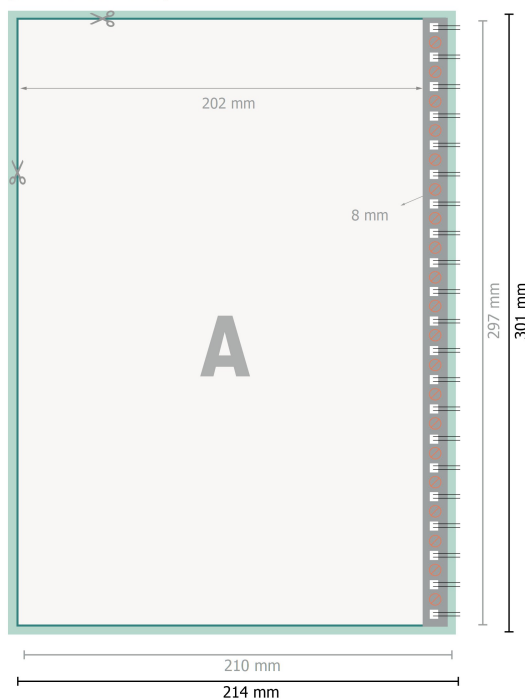

Spiral Bound Notepads, A4

portrait

[T_BINDUNG_LINKS]

[T_BINDUNG_RECHTS]

Dataformat (incl. 2 mm bleed):

21,4 x 30,1 cm

bleed:

2 mm

Trimmed size:

21 x 29,7 cm

Safety margin:

4 mm

Maintaining space between the text/information and the edge of the trimmed format prevents undesirable cuts.

Explanation of symbols

Bleed

Reading direction

Trimmed size

Data format

We will cut/perforate your product here

Not printable

Please note:

Allow for trim allowance and safety margin according to instructions.

Arrange background graphics, images or graphics up to the edge of the data format.

Spiral Bound Notepads, A4

portrait

Dataformat (incl. 2 mm bleed):

21,4 x 30,1 cm

bleed:

2 mm

Trimmed size:

21 x 29,7 cm