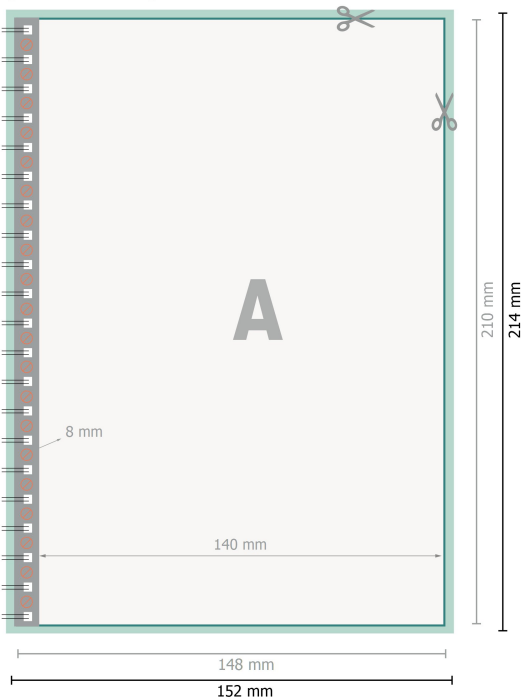

## Spiral Bound Notepads, A5

portrait

[T\_BINDUNG\_LINKS]

[T\_BINDUNG\_RECHTS]

**Dataformat (incl. 2 mm bleed):**

15,2 x 21,4 cm

**bleed:**

2 mm

**Trimmed size:**

14,8 x 21 cm

**Safety margin:**

4 mm

Maintaining space between the text/information and the edge of the trimmed format prevents undesirable cuts.

**Explanation of symbols**

Bleed

Reading direction

## Spiral Bound Notepads, A5

portrait

[T\_BINDUNG\_KOPF]

[T\_BINDUNG\_FUSS]

**Dataformat (incl. 2 mm bleed):**

15,2 x 21,4 cm

**bleed:**

2 mm

**Trimmed size:**

14,8 x 21 cm

**Safety margin:**

4 mm

Maintaining space between the text/information and the edge of the trimmed format prevents undesirable cuts.

**Explanation of symbols**

- Bleed
- Reading direction
- Trimmed size
- Data format
- We will cut/perforate your product here
- Not printable