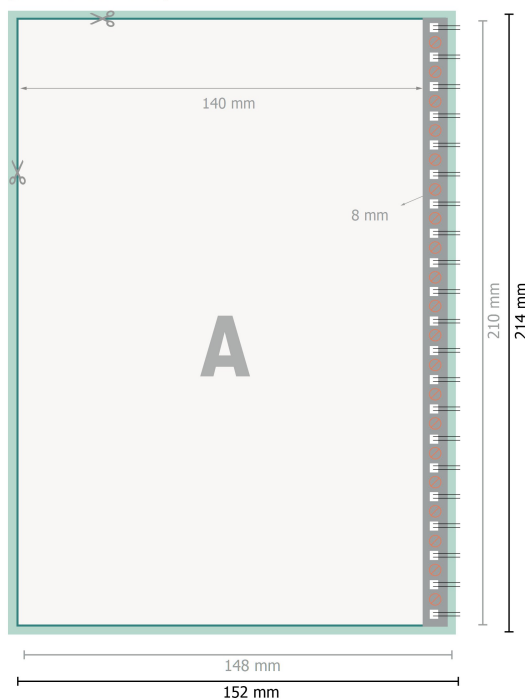

## Spiral Bound Notepads, A5

portrait

[T\_BINDUNG\_LINKS]

[T\_BINDUNG\_RECHTS]

**Dataformat (incl. 2 mm bleed):**

15,2 x 21,4 cm

**bleed:**

2 mm

**Trimmed size:**

14,8 x 21 cm

**Safety margin:**

4 mm

Maintaining space between the text/information and the edge of the trimmed format prevents undesirable cuts.

**Explanation of symbols**

Bleed

Reading direction

## Spiral Bound Notepads, A5

portrait

[T\_BINDUNG\_KOPF]

[T\_BINDUNG\_FUSS]

**Dataformat (incl. 2 mm bleed):**

15,2 x 21,4 cm

**bleed:**

2 mm

**Trimmed size:**

14,8 x 21 cm

**Safety margin:**

4 mm

Maintaining space between the text/information and the edge of the trimmed format prevents undesirable cuts.

**Explanation of symbols**

- Bleed
- Reading direction
- Trimmed size
- Data format
- We will cut/perforate your product here
- Not printable