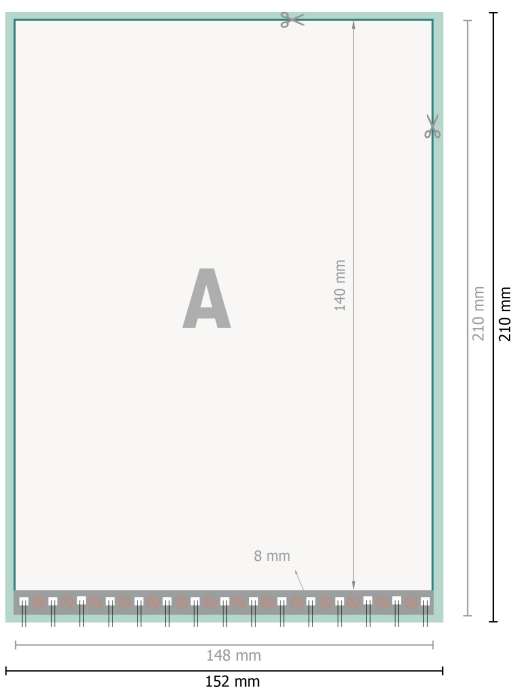

## Spiral Bound Notepads, A5

portrait

[T\_BINDUNG\_LINKS]

[T\_BINDUNG\_RECHTS]

**Dataformat (incl. 2 mm bleed):**

15,2 x 21,4 cm

**bleed:**

2 mm

**Trimmed size:**

14,8 x 21 cm

**Safety margin:**

4 mm

Maintaining space between the text/information and the edge of the trimmed format prevents undesirable cuts.

**Explanation of symbols**

Bleed

Reading direction

## Spiral Bound Notepads, A5

portrait

[T\_BINDUNG\_KOPF]

[T\_BINDUNG\_FUSS]

**Dataformat (incl. 2 mm bleed):**

15,2 x 21,4 cm

**bleed:**

2 mm

**Trimmed size:**

14,8 x 21 cm

**Safety margin:**

4 mm

Maintaining space between the text/information and the edge of the trimmed format prevents undesirable cuts.

**Explanation of symbols**

- Bleed
- Reading direction
- Trimmed size
- Data format
- We will cut/perforate your product here
- Not printable