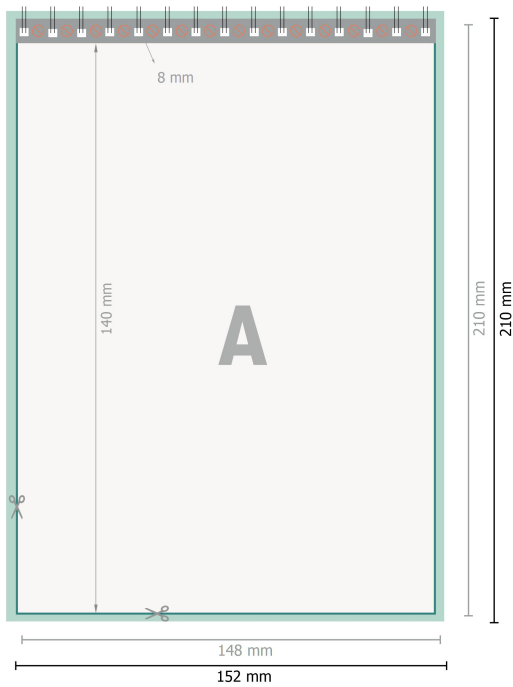

**Trimmed size:**

14,8 x 21 cm

**Safety margin:**

4 mm

Maintaining space between the text/information and the edge of the trimmed format prevents undesirable cuts.

**Explanation of symbols**

Bleed

Reading direction

Trimmed size

Data format

We will cut/perforate your product here

Not printable

**Please note:**

Allow for trim allowance and safety margin according to instructions.

Arrange background graphics, images or graphics up to the edge of the data format.

## Spiral Bound Notepads, A5

portrait

[T\_BINDUNG\_KOPF]

[T\_BINDUNG\_FUSS]

**Dataformat (incl. 2 mm bleed):**

15,2 x 21,4 cm

**bleed:**

2 mm

**Trimmed size:**

14,8 x 21 cm

**Safety margin:**

4 mm

Maintaining space between the text/information and the edge of the trimmed format prevents undesirable cuts.

**Explanation of symbols**

- Bleed
- Reading direction
- Trimmed size
- Data format
- We will cut/perforate your product here
- Not printable