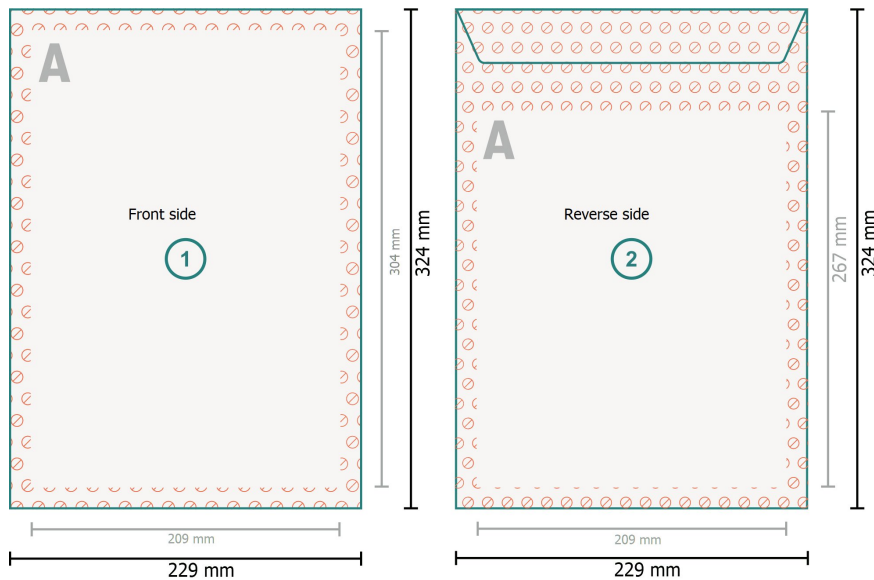

Envelopes, C4

without window, 90 gsm offset paper

Dataformat (incl. 0 mm bleed):

22,9 x 32,4 cm

Trimmed size:

22,9 x 32,4 cm

Printable area:

20,9 x 30,4 cm

bleed:

0 mm

Safety margin:

4 mm

Maintaining space between the text/information and the edge of the trimmed format prevents undesirable cuts.

Explanation of symbols

Bleed

Reading direction

Trimmed size

Data format

We will cut/perforate your product here

Creasing/Folding

Not printable

Please note:

Allow for trim allowance and safety margin according to instructions.

Arrange background graphics, images or graphics up to the edge of the data format.

Tolerances may occur during production due to cutting, punching and folding processes.

Printing data: Instructions and templates can be found under the menu item *Printing data* at www.onlineprinters.co.uk