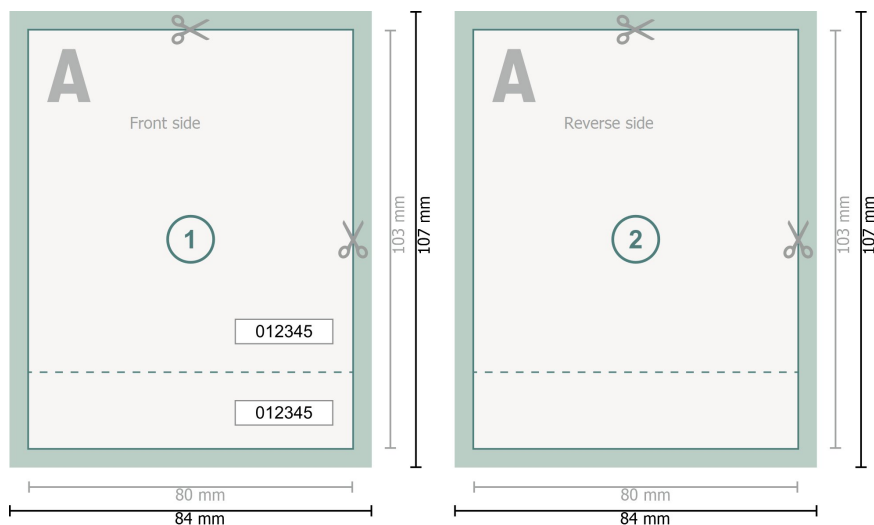

Event Tickets, 8.0 x 10.3 cm

Dataformat (incl. 2 mm bleed):

8,4 x 10,7 cm

Trimmed size:

8 x 10,3 cm

bleed:

2 mm

Safety margin:

4 mm

Maintaining space between the text/information and the edge of the trimmed format prevents undesirable cuts.

Explanation of symbols

-  Bleed
-  Reading direction
-  Trimmed size
-  Data format
-  We will cut/perforate your product here
-  Perforation

Please note:

Allow for trim allowance and safety margin according to instructions.

Arrange background graphics, images or graphics up to the edge of the data format.

Tolerances may occur during production due to cutting, punching and folding processes.