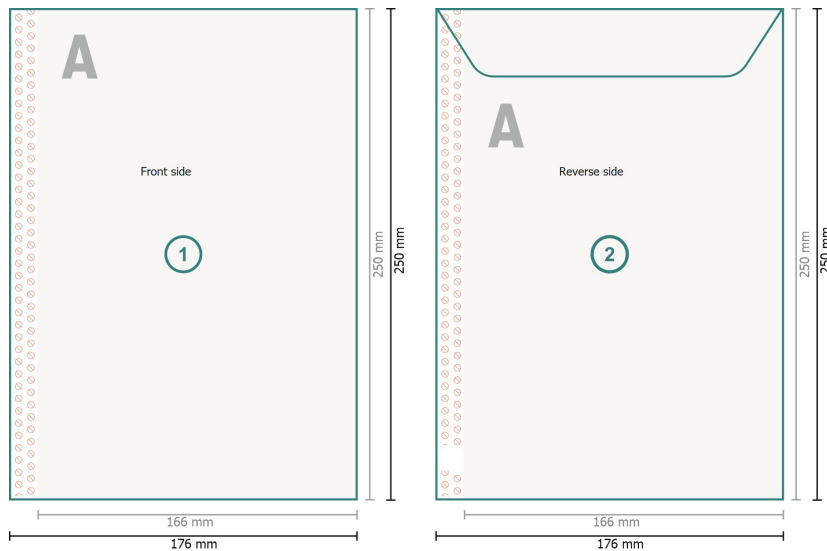

## Mailers, B5

**Trimmed size:**

17,6 x 25 cm

**Printable area:**

16,6 x 25 cm

**Safety margin:**

4 mm

Maintaining space between the text/information and the edge of the trimmed format prevents undesirable cuts.

**Explanation of symbols**

Bleed

Reading direction

Trimmed size

Data format

We will cut/perforate your product here

Creasing/Folding

Not printable

---

**Please note:**

Allow for trim allowance and safety margin according to instructions.

Arrange background graphics, images or graphics up to the edge of the data format.

Tolerances may occur during production due to cutting, punching and folding processes.