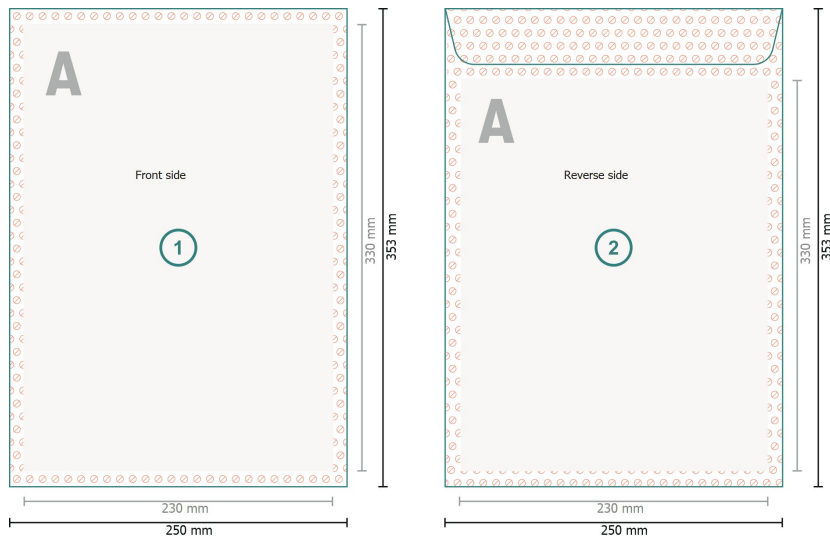

Mailers, B4

Trimmed size:
25 x 35,3 cm

Printable area:
23 x 33 cm

Safety margin:
4 mm

Maintaining space between the text/information and the edge of the trimmed format prevents undesirable cuts.

Explanation of symbols

- Bleed
- Reading direction
- Trimmed size
- Data format
- We will cut/perforate your product here
- Creasing/Folding
- Not printable

Please note:

Allow for trim allowance and safety margin according to instructions.

Arrange background graphics, images or graphics up to the edge of the data format.

Tolerances may occur during production due to cutting, punching and folding processes.

Printing data: Instructions and templates can be found under the menu item *Printing data* at www.onlineprinters.co.uk