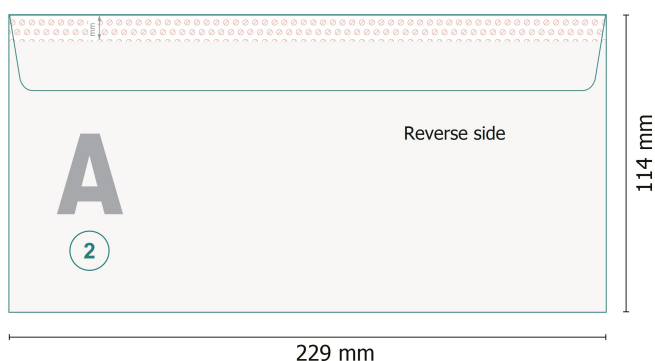

Envelopes, C6/5 without window, 80 gsm offset paper

Dataformat (incl. 5 mm bleed):

22,9 x 11,4 cm

Trimmed size:

22,9 x 10,4 cm

Printable area:

22,9 x 10,4 cm

bleed:

5 mm

Safety margin:

4 mm

Maintaining space between the text/information and the edge of the trimmed format prevents undesirable cuts.

Explanation of symbols

 Bleed

 Reading direction

 Trimmed size