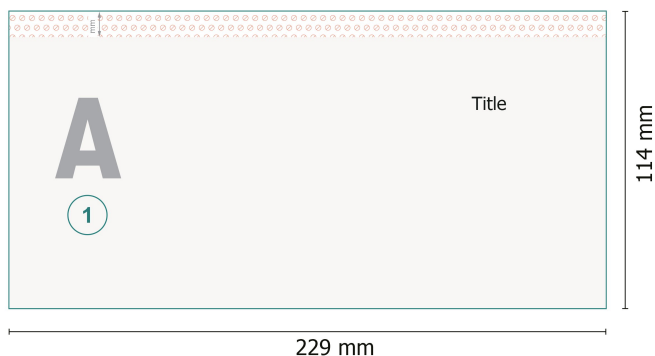

Envelopes, C6/5 without window, 80 gsm offset paper

Dataformat (incl. 5 mm bleed):

22,9 x 11,4 cm

Trimmed size:

22,9 x 10,4 cm

Printable area:

22,9 x 10,4 cm

bleed:

5 mm

Safety margin:

4 mm

Maintaining space between the text/information and the edge of the trimmed format prevents undesirable cuts.

Explanation of symbols

 Bleed

 Reading direction

 Trimmed size