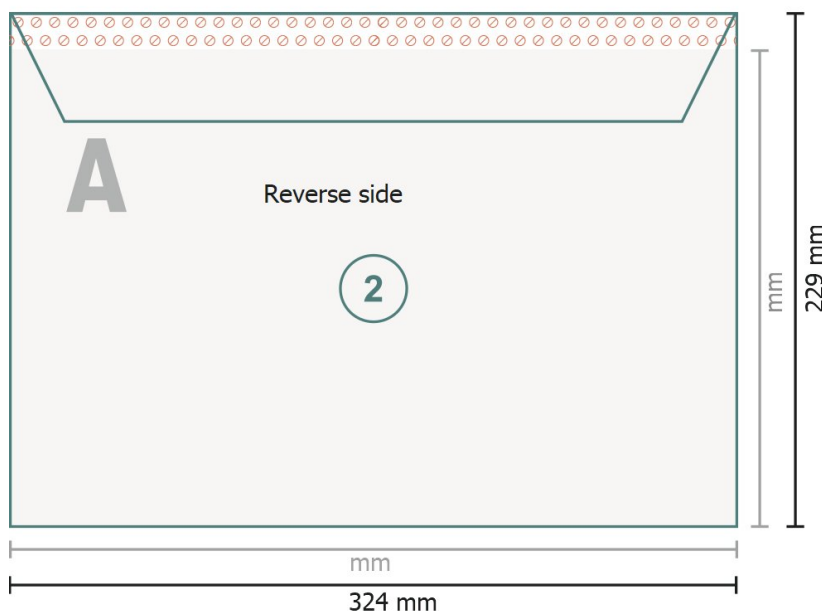

Mailers, C4

with window left, 90 gsm offset paper

Trimmed size:

32,4 x 22,9 cm

Printable area:

32,4 x 21,9 cm

Safety margin:

4 mm

Maintaining space between the text/information and the edge of the trimmed format prevents undesirable cuts.

Explanation of symbols

-  Bleed
-  Reading direction
-  Trimmed size
-  Data format
-  We will cut/perforate your product here
-  Creasing/Folding
-  Not printable

Please note:

Allow for trim allowance and safety margin according to instructions.

Arrange background graphics, images or graphics up to the edge of the data format.

Tolerances may occur during production due to cutting, punching and folding processes.