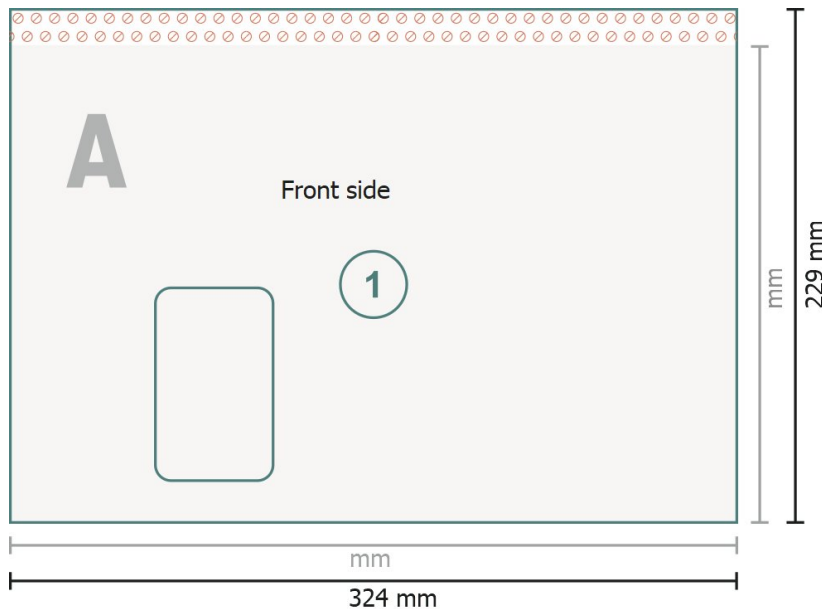

Mailers, C4

with window left, 90 gsm offset paper

Trimmed size:

32,4 x 22,9 cm

Printable area:

32,4 x 21,9 cm

Safety margin:

4 mm

Maintaining space between the text/information and the edge of the trimmed format prevents undesirable cuts.

Explanation of symbols

-  Bleed
-  Reading direction
-  Trimmed size
-  Data format
-  We will cut/perforate your product here
-  Creasing/Folding
-  Not printable

Please note:

Allow for trim allowance and safety margin according to instructions.

Arrange background graphics, images or graphics up to the edge of the data format.

Tolerances may occur during production due to cutting, punching and folding processes.