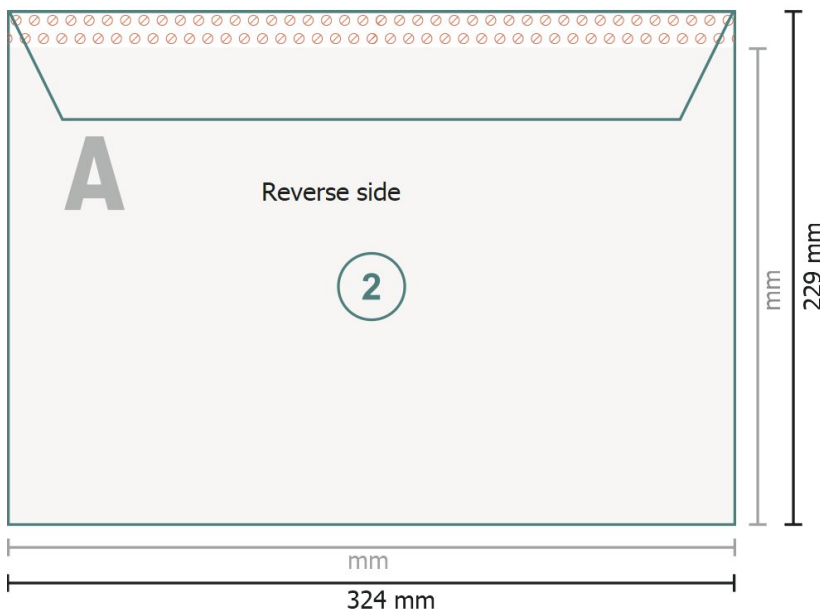

Mailers, C4

with window left, 120 gsm offset paper

Trimmed size:

32,4 x 22,9 cm

Printable area:

32,4 x 21,9 cm

Safety margin:

4 mm

Maintaining space between the text/information and the edge of the trimmed format prevents undesirable cuts.

Explanation of symbols

Bleed

Reading direction

Trimmed size

Data format

We will cut/perforate your product here

Creasing/Folding

Not printable

Please note:

Allow for trim allowance and safety margin according to instructions.

Arrange background graphics, images or graphics up to the edge of the data format.

Tolerances may occur during production due to cutting, punching and folding processes.