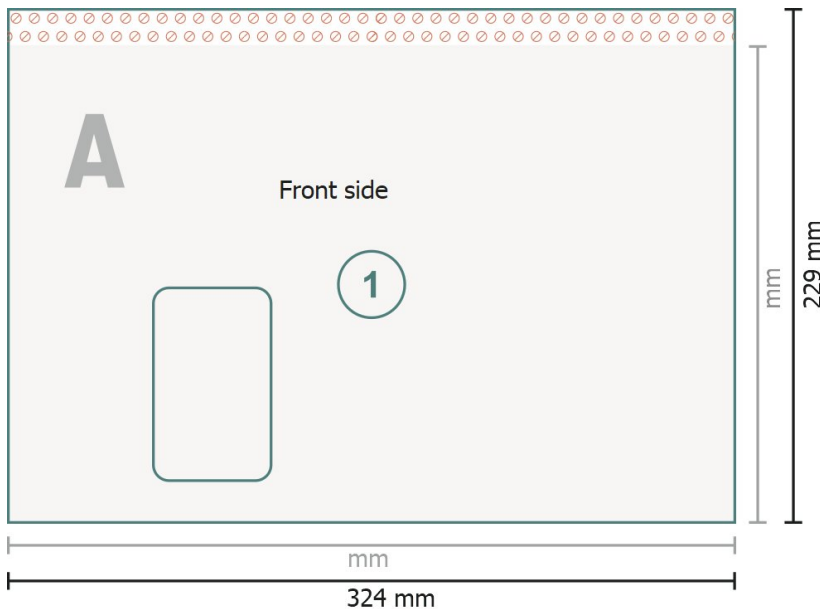

Mailers, C4

with window left, 120 gsm offset paper

Trimmed size:

32,4 x 22,9 cm

Printable area:

32,4 x 21,9 cm

Safety margin:

4 mm

Maintaining space between the text/information and the edge of the trimmed format prevents undesirable cuts.

Explanation of symbols

Bleed

Reading direction

Trimmed size

Data format

We will cut/perforate your product here

Creasing/Folding

Not printable

Please note:

Allow for trim allowance and safety margin according to instructions.

Arrange background graphics, images or graphics up to the edge of the data format.

Tolerances may occur during production due to cutting, punching and folding processes.