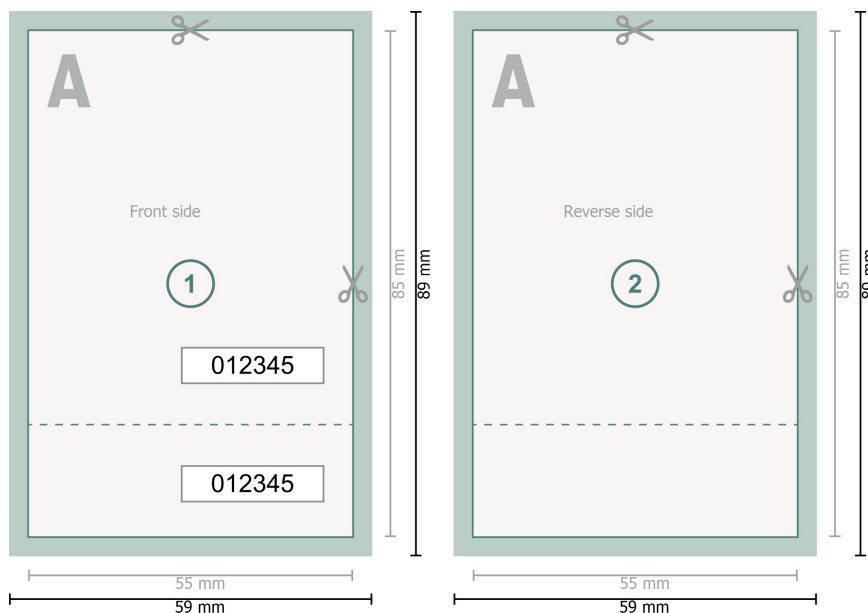

Event Tickets, 5.5 x 8.5 cm

Dataformat (incl. 2 mm bleed):

5,9 x 8,9 cm

Trimmed size:

5,5 x 8,5 cm

bleed:

2 mm

Safety margin:

4 mm

Maintaining space between the text/information and the edge of the trimmed format prevents undesirable cuts.

Explanation of symbols

-  Bleed
-  Reading direction
-  Trimmed size
-  Data format
-  We will cut/perforate your product here
-  Perforation

Please note:

Allow for trim allowance and safety margin according to instructions.

Arrange background graphics, images or graphics up to the edge of the data format.

Tolerances may occur during production due to cutting, punching and folding processes.