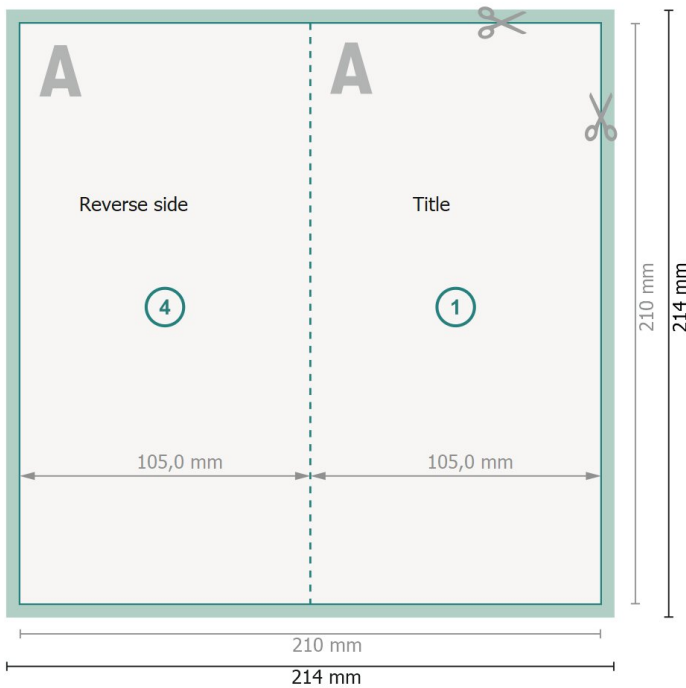

Folded Leaflets UV-coated Portrait, DL

4 pages, 1 fold

Outside

Inside

Dataformat (incl. 2 mm bleed):

21,4 x 21,4 cm

bleed:

2 mm

Trimmed size:

21 x 21 cm

Trimmed size (closed):

10,5 x 21 cm

Safety margin:

4 mm

Maintaining space between the text/information and the edge of the trimmed format prevents undesirable cuts.

Explanation of symbols

Bleed

Reading direction

Trimmed size

Data format

We will cut/perforate your product here

Creasing/Folding

Please note:

Allow for trim allowance and safety margin according to instructions.

Arrange background graphics, images or graphics up to the edge of the data format.

Tolerances may occur during production due to cutting, punching and folding processes.

Printing data: Instructions and templates can be found under the menu item *Printing data* at www.onlineprinters.co.uk