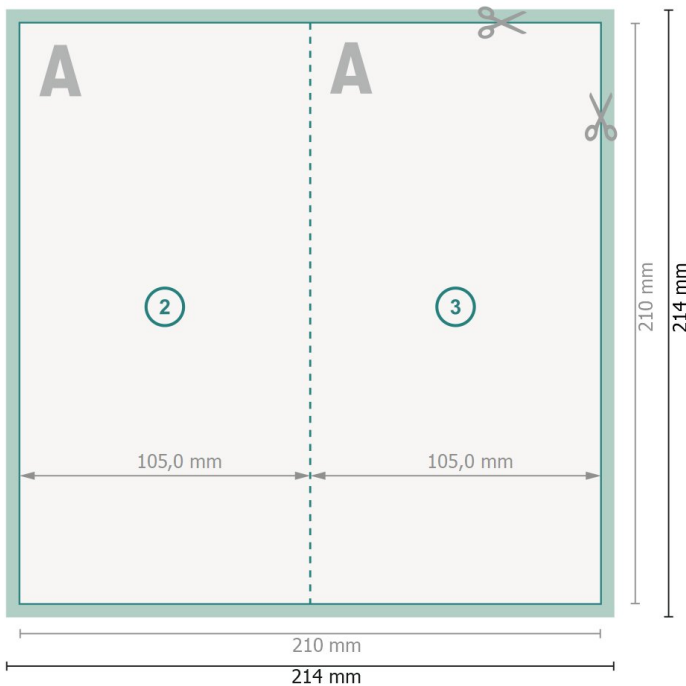

Folded Leaflets UV-coated Portrait, DL

4 pages, 1 fold

Outside

Inside

Dataformat (incl. 2 mm bleed):

21,4 x 21,4 cm

bleed:

2 mm

Trimmed size:

21 x 21 cm

Trimmed size (closed):

10,5 x 21 cm

Safety margin:

4 mm

Maintaining space between the text/information and the edge of the trimmed format prevents undesirable cuts.

Explanation of symbols

Bleed

Reading direction

Trimmed size

Data format

We will cut/perforate your product here

Creasing/Folding

Please note:

Allow for trim allowance and safety margin according to instructions.

Arrange background graphics, images or graphics up to the edge of the data format.

Tolerances may occur during production due to cutting, punching and folding processes.

Printing data: Instructions and templates can be found under the menu item *Printing data* at www.onlineprinters.co.uk