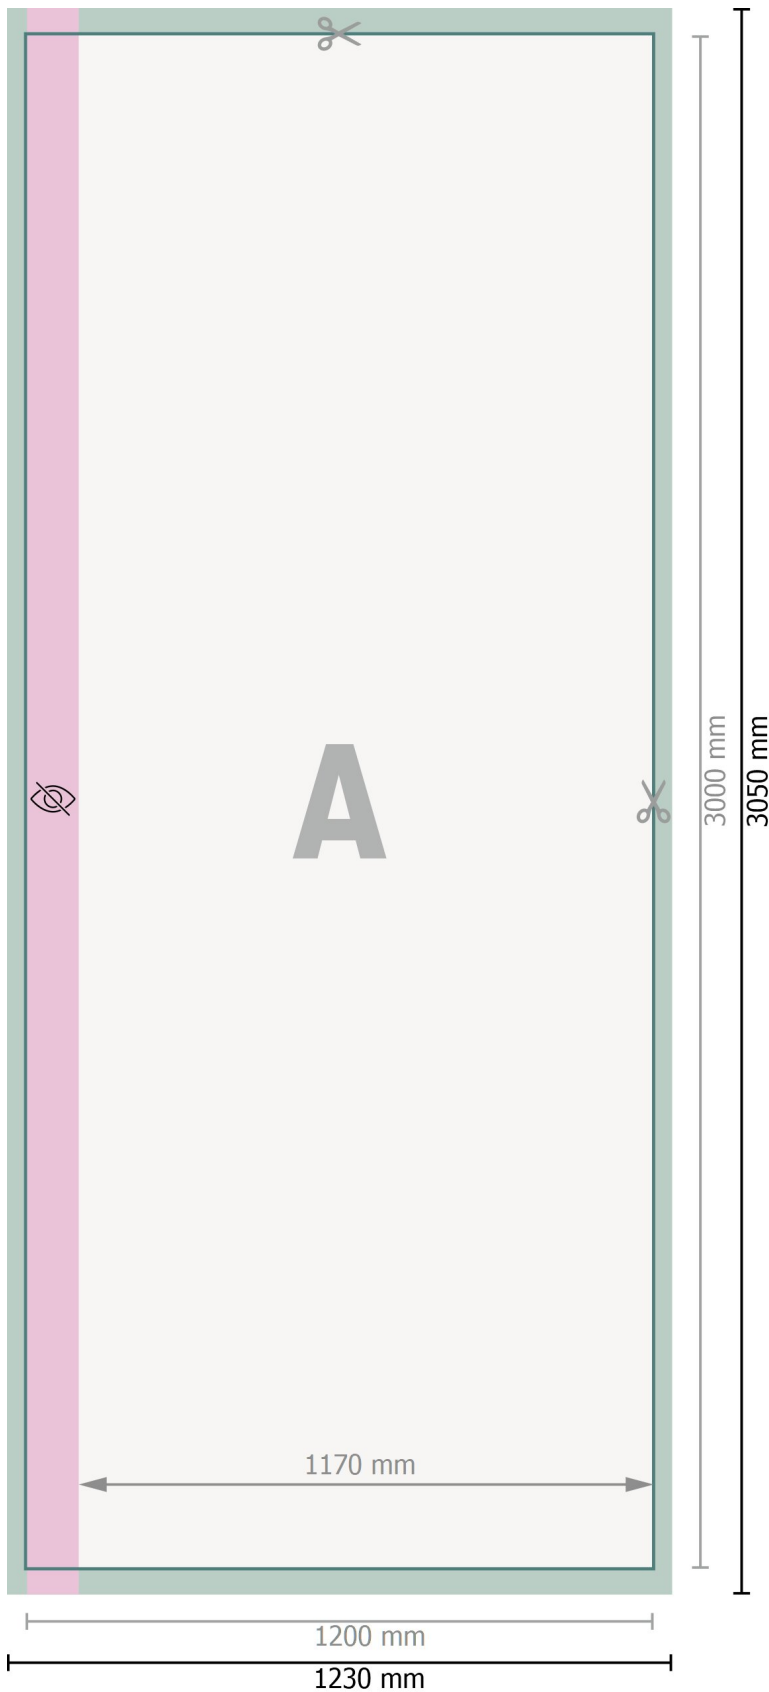

Flag without cantilever, 120 x 300 cm

Data format:
123 x 305 cm

Trimmed size:
120 x 300 cm

Visible area:
117 x 300 cm

Safety margin:
40 mm

Maintaining space between the text/information and the edge of the trimmed format prevents undesirable cuts.

Explanation of symbols

-  Bleed
-  Reading direction
-  Trimmed size
-  Data format
-  invisible

Please note:

Allow for trim allowance and safety margin according to instructions.

Arrange background graphics, images or graphics up to the edge of the data format.

Tolerances may occur during production due to cutting, punching and folding processes.

Printing data: Instructions and templates can be found under the menu item *Printing data* at www.onlineprinters.co.uk