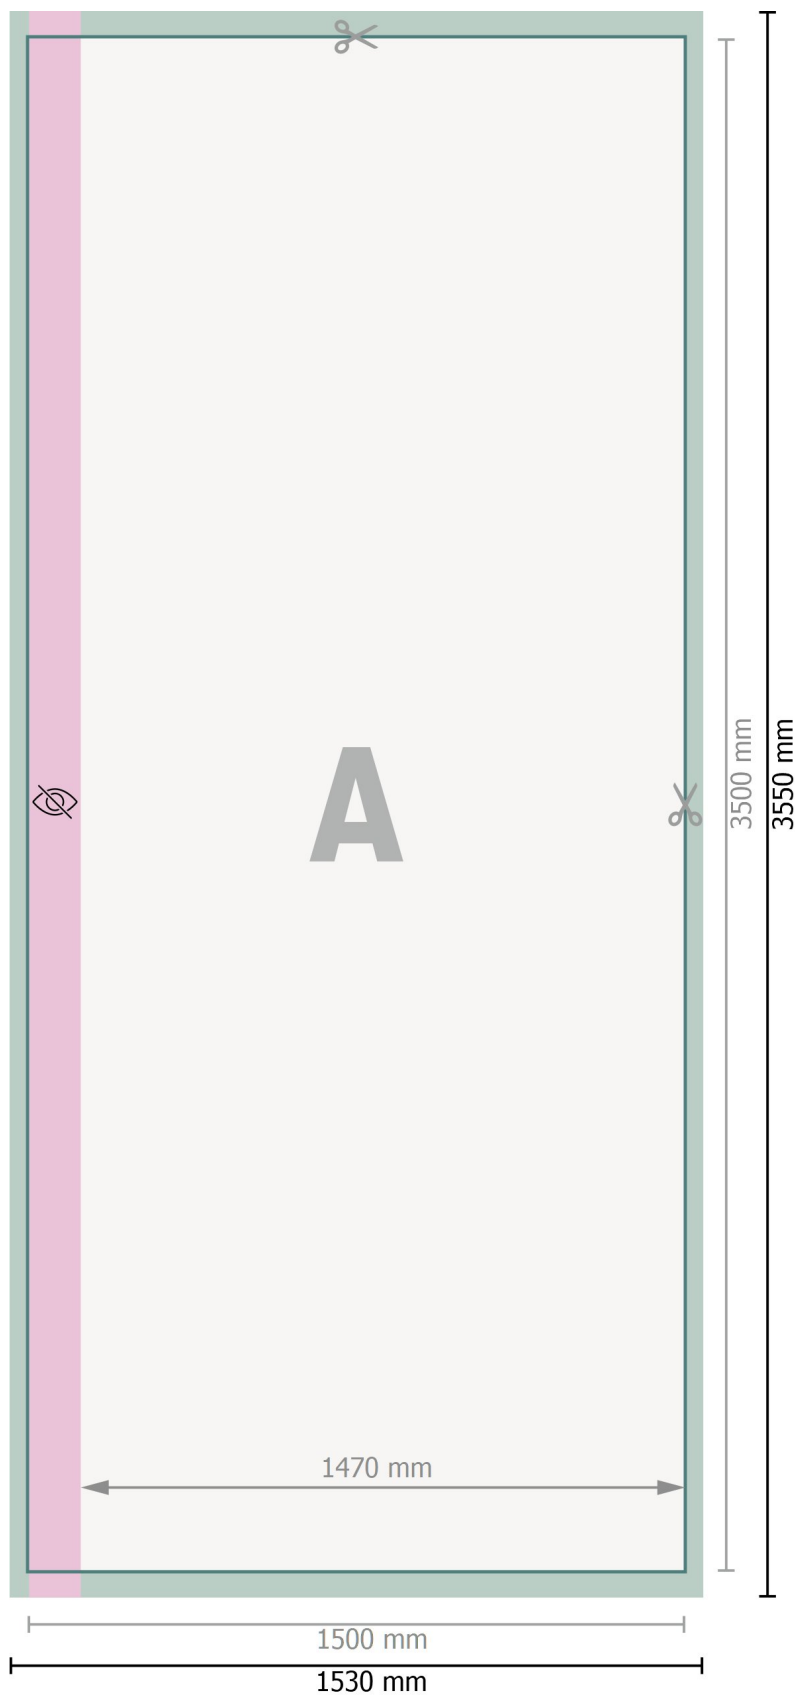

Flag without cantilever, 150 x 350 cm

Data format:

153 x 355 cm

Trimmed size:

150 x 350 cm

Visible area:

147 x 350 cm

Safety margin:

40 mm

Maintaining space between the text/information and the edge of the trimmed format prevents undesirable cuts.

Explanation of symbols

-  Bleed
-  Reading direction
-  Trimmed size
-  Data format
-  invisible

Please note:

Allow for trim allowance and safety margin according to instructions.

Arrange background graphics, images or graphics up to the edge of the data format.

Tolerances may occur during production due to cutting, punching and folding processes.