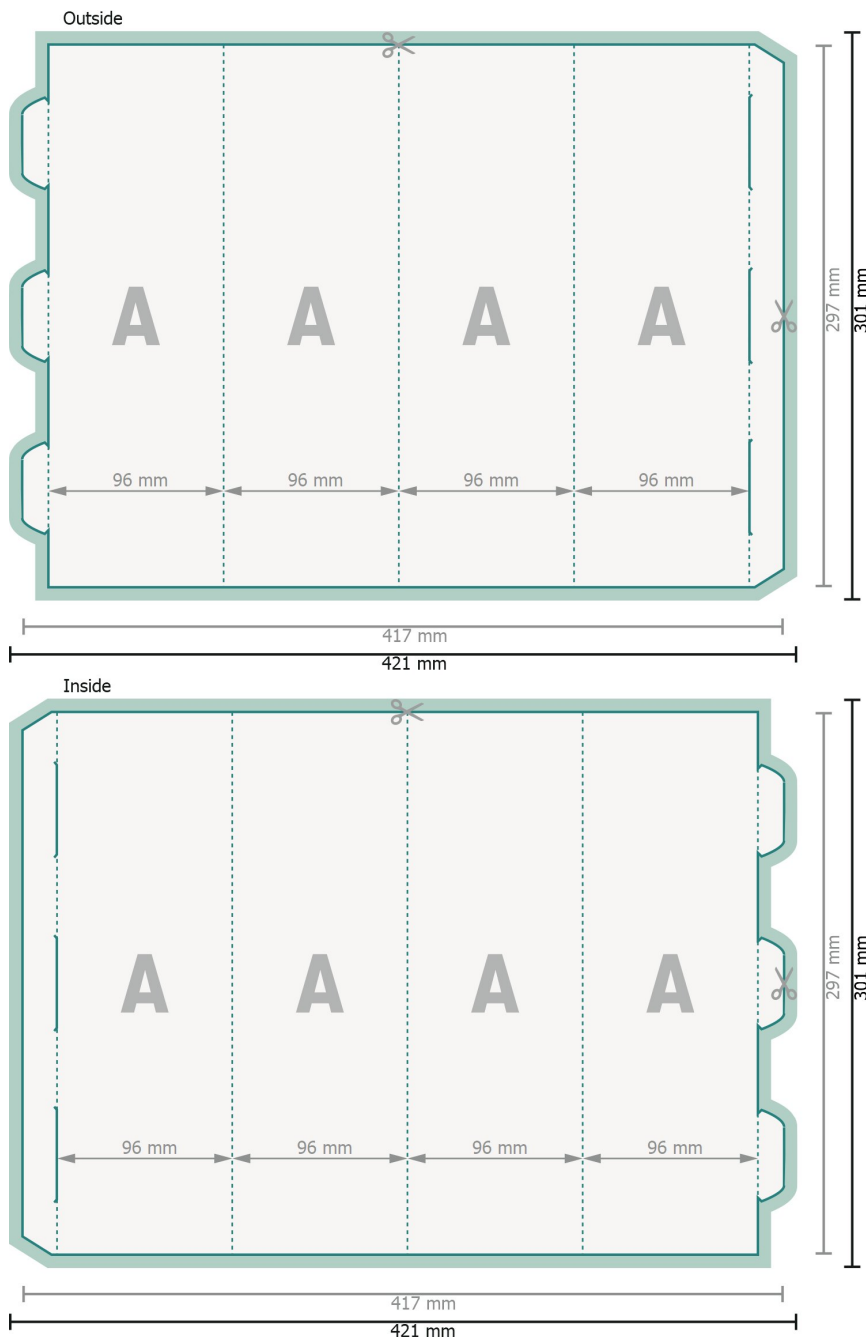

## Displays, Square large

**Dataformat (incl. 2 mm bleed):**  
42,1 x 30,1 cm

**bleed:**  
2 mm

**Trimmed size:**  
41,7 x 29,7 cm

**Trimmed size (closed):**  
9,6 x 29,7 cm

**Safety margin:**  
4 mm  
Maintaining space between the text/information and the edge of the trimmed format prevents undesirable cuts.

### Explanation of symbols

- Bleed
- Trimmed size
- Data format
- Creasing/Folding

Please remove the die line from the download template before generating your printfiles.  
Please provide a second file (view file) to specify the position of the die line.

### Please note:

Allow for trim allowance and safety margin according to instructions.

Arrange background graphics, images or graphics up to the edge of the data format.

Tolerances may occur during production due to cutting, punching and folding processes.