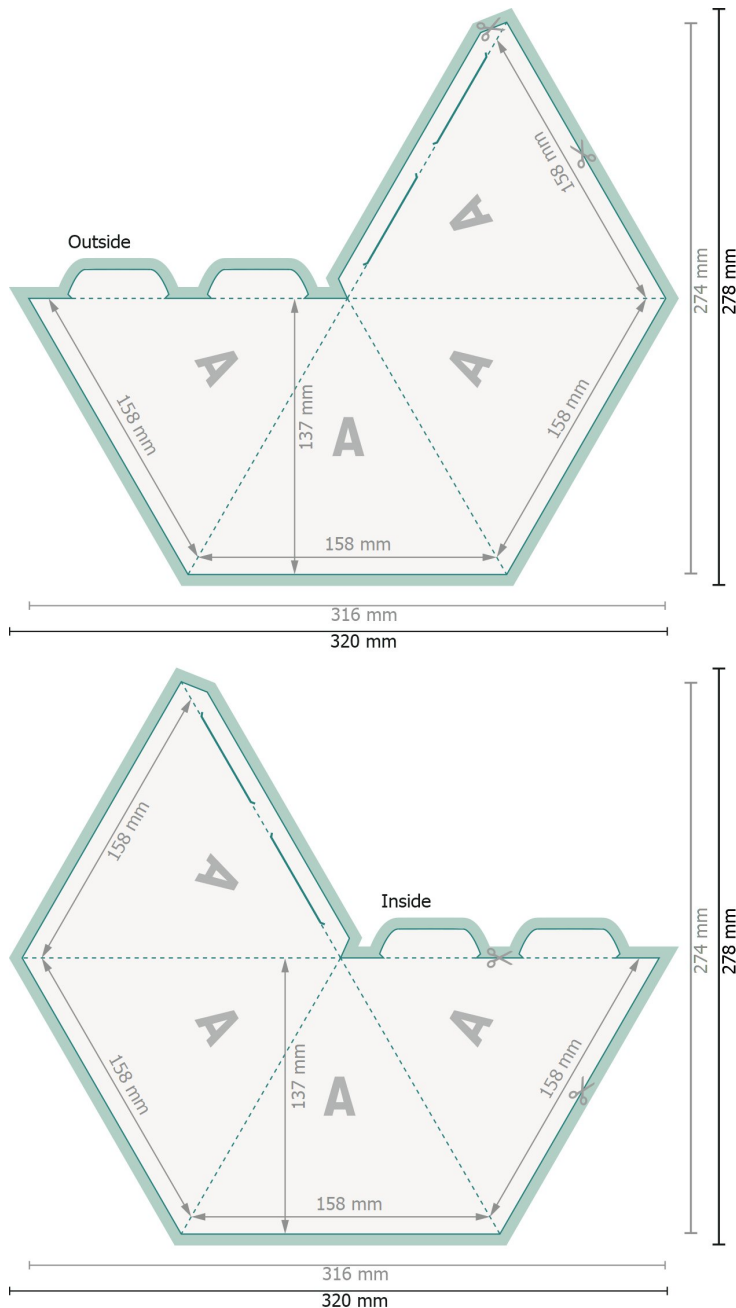

## Pyramid 4-sided

**Dataformat (incl. 2 mm bleed):**  
32 x 27,8 cm

**bleed:**  
2 mm

**Trimmed size:**  
31,6 x 27,4 cm

**Trimmed size (closed):**  
15,8 x 13,7 cm

**Safety margin:**  
4 mm

Maintaining space between the text/information and the edge of the trimmed format prevents undesirable cuts.

### Explanation of symbols

-  Bleed
-  Trimmed size
-  Data format
-  We will cut/perforate your product here
-  Creasing/Folding

Please remove the die line from the download template before generating your printfiles.  
Please provide a second file (view file) to specify the position of the die line.

### Please note:

Allow for trim allowance and safety margin according to instructions.

Arrange background graphics, images or graphics up to the edge of the data format.

Tolerances may occur during production due to cutting, punching and folding processes.