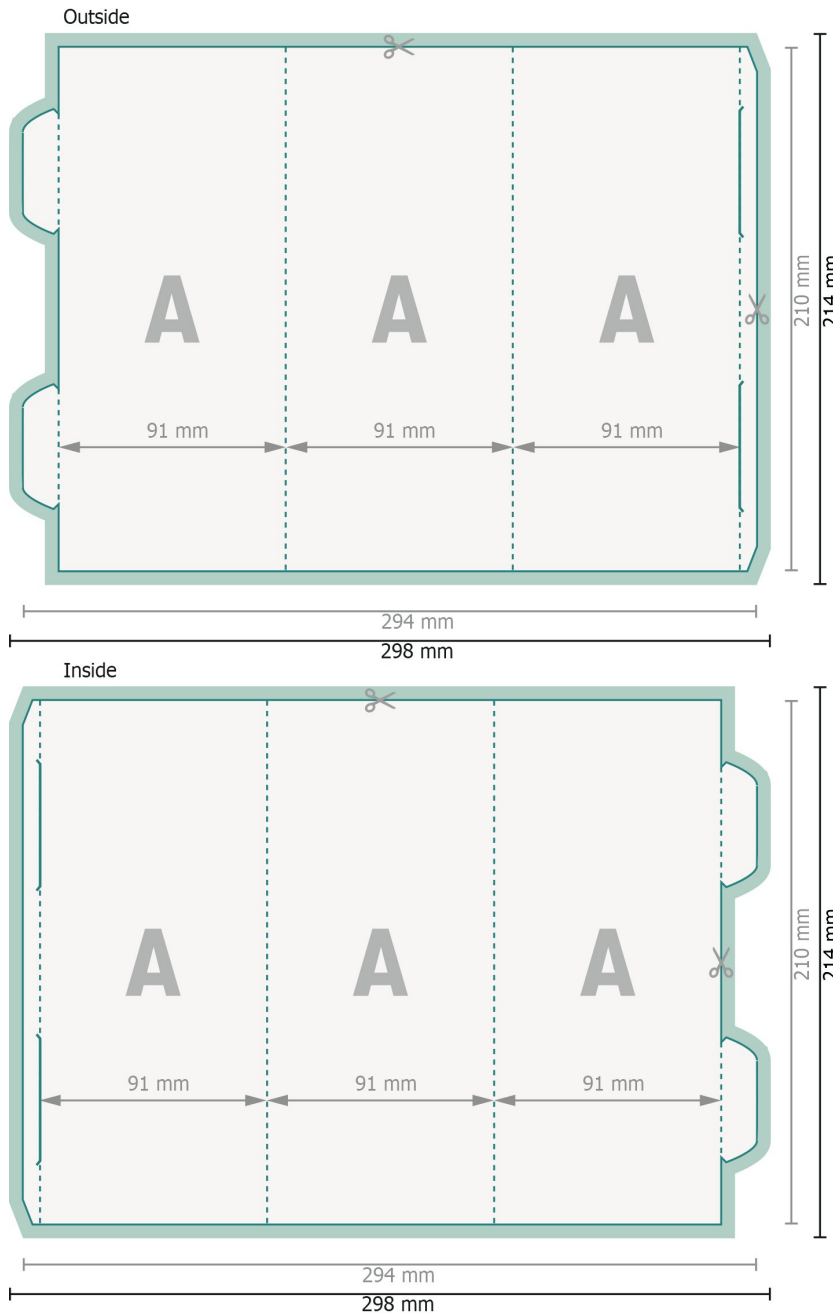

## Displays, Prism medium

**Dataformat (incl. 2 mm bleed):**  
29,8 x 21,4 cm

**bleed:**  
2 mm

**Trimmed size:**  
29,4 x 21 cm

**Trimmed size (closed):**  
9,1 x 21 cm

**Safety margin:**  
4 mm

Maintaining space between the text/information and the edge of the trimmed format prevents undesirable cuts.

### Explanation of symbols

- Bleed
- Trimmed size
- Data format
- We will cut/perforate your product here
- Creasing/Folding

Please remove the die line from the download template before generating your printfiles.  
Please provide a second file (view file) to specify the position of the die line.

### Please note:

Allow for trim allowance and safety margin according to instructions.

Arrange background graphics, images or graphics up to the edge of the data format.

Tolerances may occur during production due to cutting, punching and folding processes.